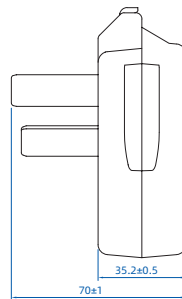

Straight Blade Heavy-Duty Angle Plug

Angle plugs include blades for 30A, 50A & 60A configurations. They are designed for industrial and commercial applications.

Dimensional

Model			
S073050P	S243050P	S103050P	S143050P
S1460P	S1530P	S1550P	S1560P
S1830P	S1850P	S1860P	4504

Height	100.4 ± 0.5 mm
Width	73.6 ± 0.5 mm
Depth	70.0 ± 1 mm