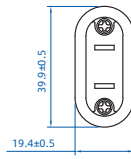

Dimensional

Model			
4503	4513		

Height	39.9 ± 0.5 mm
Width	19.4 ± 0.5 mm
Depth	35.0 ± 0.5 mm

Model			
4522	4523		

Height	58.3 ± 0.5 mm
Width	34.5 ± 0.5 mm
Depth	20.6 ± 0.5 mm

Model			
4524	4525		

Height	50.5 ± 0.5 mm
Width	35.5 ± 0.5 mm
Depth	39.7 ± 0.5 mm

Model			
5601			

Height	32.0 ± 0.5 mm
Width	44.3 ± 0.5 mm
Depth	54.3 ± 0.5 mm

Model			
5621			

Height	53.6 ± 0.5 mm
Width	34.7 ± 0.5 mm
Depth	30.0 ± 0.5 mm

Model

4501

Height | 31.5 ± 0.5 mm
 Width | 27.5 ± 0.5 mm
 Depth | 60.5 ± 0.5 mm

Model

4508

Height | 36.9 ± 0.5 mm
 Width | 36.9 ± 0.5 mm
 Depth | 64.6 ± 1 mm

Model

4521

Height | 62.8 ± 0.5 mm
 Width | 31.3 ± 0.5 mm
 Depth | 31.9 ± 0.5 mm

Model

S0515PA S0520PA

Height | 38.8 ± 0.5 mm
 Width | 38.8 ± 0.5 mm
 Depth | 68.1 ± 1 mm

Model

5603

Height | 36.9 ± 0.5 mm
 Width | 38.3 ± 0.5 mm
 Depth | 67.3 ± 0.5 mm

Model			
4501			

Height	36.4 ± 0.5 mm
Width	27.5 ± 0.5 mm
Depth	56.9 ± 0.5 mm