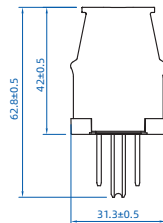

Dimensional

Model			
4503	4513		

Height	39.9 ± 0.5 mm
Width	19.4 ± 0.5 mm
Depth	35.0 ± 0.5 mm

Model			
4522	4523		

Height	58.3 ± 0.5 mm
Width	34.5 ± 0.5 mm
Depth	20.6 ± 0.5 mm

Model			
4524	4525		

Height	50.5 ± 0.5 mm
Width	35.5 ± 0.5 mm
Depth	39.7 ± 0.5 mm

Model			
5601			

Height	32.0 ± 0.5 mm
Width	44.3 ± 0.5 mm
Depth	54.3 ± 0.5 mm

Model			
5621			

Height	53.6 ± 0.5 mm
Width	34.7 ± 0.5 mm
Depth	30.0 ± 0.5 mm

Model

4501

Height | 31.5 ± 0.5 mm
 Width | 27.5 ± 0.5 mm
 Depth | 60.5 ± 0.5 mm

Model

4508

Height | 36.9 ± 0.5 mm
 Width | 36.9 ± 0.5 mm
 Depth | 64.6 ± 1 mm

Model

4521

Height | 62.8 ± 0.5 mm
 Width | 31.3 ± 0.5 mm
 Depth | 31.9 ± 0.5 mm

Model

S0515PA S0520PA

Height | 38.8 ± 0.5 mm
 Width | 38.8 ± 0.5 mm
 Depth | 68.1 ± 1 mm

Model

5603

Height | 36.9 ± 0.5 mm
 Width | 38.3 ± 0.5 mm
 Depth | 67.3 ± 0.5 mm

Model			
4501			

Height	36.4 ± 0.5 mm
Width	27.5 ± 0.5 mm
Depth	56.9 ± 0.5 mm