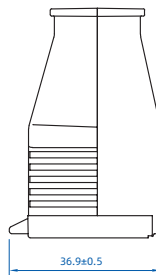

Model			
5601			

Height	32.0 ± 0.5 mm
Width	44.3 ± 0.5 mm
Depth	54.3 ± 0.5 mm

Model			
5621			

Height	53.6 ± 0.5 mm
Width	34.7 ± 0.5 mm
Depth	30.0 ± 0.5 mm

Model

4501

Height | 31.5 ± 0.5 mm
 Width | 27.5 ± 0.5 mm
 Depth | 60.5 ± 0.5 mm

Model

4508

Height | 36.9 ± 0.5 mm
 Width | 36.9 ± 0.5 mm
 Depth | 64.6 ± 1 mm

Model

4521

Height | 62.8 ± 0.5 mm
 Width | 31.3 ± 0.5 mm
 Depth | 31.9 ± 0.5 mm

Model

S0515PA S0520PA

Height | 38.8 ± 0.5 mm
 Width | 38.8 ± 0.5 mm
 Depth | 68.1 ± 1 mm

Model

5603

Height | 36.9 ± 0.5 mm
 Width | 38.3 ± 0.5 mm
 Depth | 67.3 ± 0.5 mm

Model			
4501			

Height	36.4 ± 0.5 mm
Width	27.5 ± 0.5 mm
Depth	56.9 ± 0.5 mm

Model			
5622			

Height	56.0 ± 0.5 mm
Width	34.0 ± 0.5 mm
Depth	36.9 ± 0.5 mm

Types of Straight Blade Plug & Connectors

2-Pole, 2-Wire Non-Grounding Plugs

Photo	Model	Rating (A. V.)	Description	NEMA	Certified
	4503	15 125	White, Straight Blade Plug, Non-Polarized	 1-15P	
	4513	15 125	Black, Straight Blade Plug, Non-Polarized	 1-15P	
	4522	15 125	Straight Blade Plug, Polarized Plug	 1-15P	
	4523	15 125	Straight Blade Plug, NON-Polarized	 1-15P	
	4524	15 125	Angle Plug, Polarized	 1-15P	
	4525	15 125	Angle Plug, NON-Polarized	 1-15P	