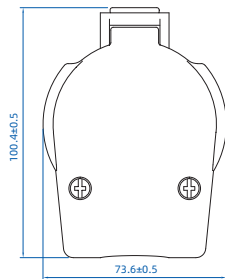

Straight Blade Heavy-Duty Angle Plug

Angle plugs include blades for 30A, 50A & 60A configurations. They are designed for industrial and commercial applications.

Dimensional

Model			
S073050P	S243050P	S103050P	S143050P
S1460P	S1530P	S1550P	S1560P
S1830P	S1850P	S1860P	4504

Height	100.4 ± 0.5 mm
Width	73.6 ± 0.5 mm
Depth	70.0 ± 1 mm