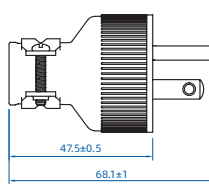

Dimensional

Model			
4503	4513		

Height	39.9 ± 0.5 mm
Width	19.4 ± 0.5 mm
Depth	35.0 ± 0.5 mm

Model			
4522	4523		

Height	58.3 ± 0.5 mm
Width	34.5 ± 0.5 mm
Depth	20.6 ± 0.5 mm

Model			
4524	4525		

Height	50.5 ± 0.5 mm
Width	35.5 ± 0.5 mm
Depth	39.7 ± 0.5 mm

Model			
5601			

Height	32.0 ± 0.5 mm
Width	44.3 ± 0.5 mm
Depth	54.3 ± 0.5 mm

Model			
5621			

Height	53.6 ± 0.5 mm
Width	34.7 ± 0.5 mm
Depth	30.0 ± 0.5 mm

Model

4501

Height | 31.5 ± 0.5 mm
 Width | 27.5 ± 0.5 mm
 Depth | 60.5 ± 0.5 mm

Model

4508

Height | 36.9 ± 0.5 mm
 Width | 36.9 ± 0.5 mm
 Depth | 64.6 ± 1 mm

Model

4521

Height | 62.8 ± 0.5 mm
 Width | 31.3 ± 0.5 mm
 Depth | 31.9 ± 0.5 mm

Model

S0515PA S0520PA

Height | 38.8 ± 0.5 mm
 Width | 38.8 ± 0.5 mm
 Depth | 68.1 ± 1 mm

Model

5603

Height | 36.9 ± 0.5 mm
 Width | 38.3 ± 0.5 mm
 Depth | 67.3 ± 0.5 mm

Model			
4501			

Height	36.4 ± 0.5 mm
Width	27.5 ± 0.5 mm
Depth	56.9 ± 0.5 mm