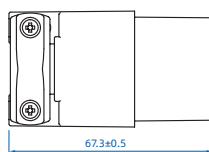

Dimensional

Model			
4503	4513		

Height	39.9 ± 0.5 mm
Width	19.4 ± 0.5 mm
Depth	35.0 ± 0.5 mm

Model			
4522	4523		

Height	58.3 ± 0.5 mm
Width	34.5 ± 0.5 mm
Depth	20.6 ± 0.5 mm

Model			
4524	4525		

Height	50.5 ± 0.5 mm
Width	35.5 ± 0.5 mm
Depth	39.7 ± 0.5 mm

Model			
5601			

Height	32.0 ± 0.5 mm
Width	44.3 ± 0.5 mm
Depth	54.3 ± 0.5 mm

Model			
5621			

Height	53.6 ± 0.5 mm
Width	34.7 ± 0.5 mm
Depth	30.0 ± 0.5 mm

Model

4501

Height | 31.5 ± 0.5 mm
 Width | 27.5 ± 0.5 mm
 Depth | 60.5 ± 0.5 mm

Model

4508

Height | 36.9 ± 0.5 mm
 Width | 36.9 ± 0.5 mm
 Depth | 64.6 ± 1 mm

Model

4521

Height | 62.8 ± 0.5 mm
 Width | 31.3 ± 0.5 mm
 Depth | 31.9 ± 0.5 mm

Model

S0515PA S0520PA

Height | 38.8 ± 0.5 mm
 Width | 38.8 ± 0.5 mm
 Depth | 68.1 ± 1 mm

Model

5603

Height | 36.9 ± 0.5 mm
 Width | 38.3 ± 0.5 mm
 Depth | 67.3 ± 0.5 mm

Model			
4501			

Height	36.4 ± 0.5 mm
Width	27.5 ± 0.5 mm
Depth	56.9 ± 0.5 mm