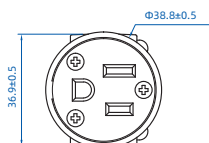

Model			
5601			

Height	32.0 ± 0.5 mm
Width	44.3 ± 0.5 mm
Depth	54.3 ± 0.5 mm

Model			
5621			

Height	53.6 ± 0.5 mm
Width	34.7 ± 0.5 mm
Depth	30.0 ± 0.5 mm

Model

4501

Height | 31.5 ± 0.5 mm
 Width | 27.5 ± 0.5 mm
 Depth | 60.5 ± 0.5 mm

Model

4508

Height | 36.9 ± 0.5 mm
 Width | 36.9 ± 0.5 mm
 Depth | 64.6 ± 1 mm

Model

4521

Height | 62.8 ± 0.5 mm
 Width | 31.3 ± 0.5 mm
 Depth | 31.9 ± 0.5 mm

Model

S0515PA S0520PA

Height | 38.8 ± 0.5 mm
 Width | 38.8 ± 0.5 mm
 Depth | 68.1 ± 1 mm

Model

5603

Height | 36.9 ± 0.5 mm
 Width | 38.3 ± 0.5 mm
 Depth | 67.3 ± 0.5 mm

Model			
4501			

Height	36.4 ± 0.5 mm
Width	27.5 ± 0.5 mm
Depth	56.9 ± 0.5 mm