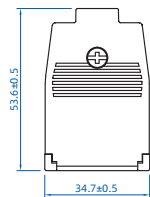

Dimensional

Model			
4503	4513		

Height	39.9 ± 0.5 mm
Width	19.4 ± 0.5 mm
Depth	35.0 ± 0.5 mm

Model			
4522	4523		

Height	58.3 ± 0.5 mm
Width	34.5 ± 0.5 mm
Depth	20.6 ± 0.5 mm

Model			
4524	4525		

Height	50.5 ± 0.5 mm
Width	35.5 ± 0.5 mm
Depth	39.7 ± 0.5 mm

Model			
5601			

Height	32.0 ± 0.5 mm
Width	44.3 ± 0.5 mm
Depth	54.3 ± 0.5 mm

Model			
5621			

Height	53.6 ± 0.5 mm
Width	34.7 ± 0.5 mm
Depth	30.0 ± 0.5 mm

Model

4501

Height | 31.5 ± 0.5 mm
 Width | 27.5 ± 0.5 mm
 Depth | 60.5 ± 0.5 mm

Model

4508

Height | 36.9 ± 0.5 mm
 Width | 36.9 ± 0.5 mm
 Depth | 64.6 ± 1 mm

Model

4521

Height | 62.8 ± 0.5 mm
 Width | 31.3 ± 0.5 mm
 Depth | 31.9 ± 0.5 mm

Model

S0515PA S0520PA

Height | 38.8 ± 0.5 mm
 Width | 38.8 ± 0.5 mm
 Depth | 68.1 ± 1 mm

Model

5603

Height | 36.9 ± 0.5 mm
 Width | 38.3 ± 0.5 mm
 Depth | 67.3 ± 0.5 mm

Model			
4501			

Height	36.4 ± 0.5 mm
Width	27.5 ± 0.5 mm
Depth	56.9 ± 0.5 mm