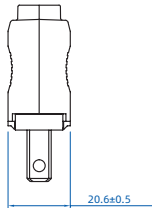

Product Bulletin for
Plug & Connector

ELEGRP

Plug & Connector

Straight Blade Plug & Connector

Features and Benefits

- Universal plugs include blades for 30A or 50A configuration.
- Simple turn and twist assembly provides quick installation.
- Nylon housing provides impact and chemical resistance.
- Heavy-duty brass alloy blades and contacts resist heat rise, provide excellent conductivity.
- Built-in cord grip adjusts automatically.
- Unique dimpled body design provides a secure grip.

Dimensional

Model			
4503	4513		

Height	39.9 ± 0.5 mm
Width	19.4 ± 0.5 mm
Depth	35.0 ± 0.5 mm

Model			
4522	4523		

Height	58.3 ± 0.5 mm
Width	34.5 ± 0.5 mm
Depth	20.6 ± 0.5 mm

Model			
4524	4525		

Height	50.5 ± 0.5 mm
Width	35.5 ± 0.5 mm
Depth	39.7 ± 0.5 mm

Model			
5601			

Height	32.0 ± 0.5 mm
Width	44.3 ± 0.5 mm
Depth	54.3 ± 0.5 mm

Model			
5621			

Height	53.6 ± 0.5 mm
Width	34.7 ± 0.5 mm
Depth	30.0 ± 0.5 mm

Model

4501

Height | 31.5 ± 0.5 mm
 Width | 27.5 ± 0.5 mm
 Depth | 60.5 ± 0.5 mm

Height | 38.8 ± 0.5 mm
 Width | 38.8 ± 0.5 mm
 Depth | 68.1 ± 1 mm

Model

5603

Height | 36.9 ± 0.5 mm
 Width | 38.3 ± 0.5 mm
 Depth | 67.3 ± 0.5 mm

Model			
4501			

Height	36.4 ± 0.5 mm
Width	27.5 ± 0.5 mm
Depth	56.9 ± 0.5 mm