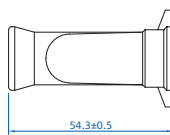

Dimensional

Model			
4503	4513		

Height	39.9 ± 0.5 mm
Width	19.4 ± 0.5 mm
Depth	35.0 ± 0.5 mm

Model			
4522	4523		

Height	58.3 ± 0.5 mm
Width	34.5 ± 0.5 mm
Depth	20.6 ± 0.5 mm

Model			
4524	4525		

Height	50.5 ± 0.5 mm
Width	35.5 ± 0.5 mm
Depth	39.7 ± 0.5 mm

Model			
5601			

Height	32.0 ± 0.5 mm
Width	44.3 ± 0.5 mm
Depth	54.3 ± 0.5 mm

Model			
5621			

Height	53.6 ± 0.5 mm
Width	34.7 ± 0.5 mm
Depth	30.0 ± 0.5 mm

Model

4501

Height | 31.5 ± 0.5 mm
 Width | 27.5 ± 0.5 mm
 Depth | 60.5 ± 0.5 mm

Model

4508

Height | 36.9 ± 0.5 mm
 Width | 36.9 ± 0.5 mm
 Depth | 64.6 ± 1 mm

Model

4521

Height | 62.8 ± 0.5 mm
 Width | 31.3 ± 0.5 mm
 Depth | 31.9 ± 0.5 mm

Model

S0515PA S0520PA

Height | 38.8 ± 0.5 mm
 Width | 38.8 ± 0.5 mm
 Depth | 68.1 ± 1 mm

Model

5603

Height | 36.9 ± 0.5 mm
 Width | 38.3 ± 0.5 mm
 Depth | 67.3 ± 0.5 mm

Model			
4501			

Height	36.4 ± 0.5 mm
Width	27.5 ± 0.5 mm
Depth	56.9 ± 0.5 mm