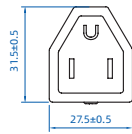

Dimensional

Model			
4503	4513		

Height	39.9 ± 0.5 mm
Width	19.4 ± 0.5 mm
Depth	35.0 ± 0.5 mm

Model			
4522	4523		

Height	58.3 ± 0.5 mm
Width	34.5 ± 0.5 mm
Depth	20.6 ± 0.5 mm

Model			
4524	4525		

Height	50.5 ± 0.5 mm
Width	35.5 ± 0.5 mm
Depth	39.7 ± 0.5 mm

Model			
5601			

Height	32.0 ± 0.5 mm
Width	44.3 ± 0.5 mm
Depth	54.3 ± 0.5 mm

Model			
5621			

Height	53.6 ± 0.5 mm
Width	34.7 ± 0.5 mm
Depth	30.0 ± 0.5 mm

Model

4501

Height | 31.5 ± 0.5 mm
 Width | 27.5 ± 0.5 mm
 Depth | 60.5 ± 0.5 mm

Model

4508

Height | 36.9 ± 0.5 mm
 Width | 36.9 ± 0.5 mm
 Depth | 64.6 ± 1 mm

Model

4521

Height | 62.8 ± 0.5 mm
 Width | 31.3 ± 0.5 mm
 Depth | 31.9 ± 0.5 mm

Model

S0515PA S0520PA

Height | 38.8 ± 0.5 mm
 Width | 38.8 ± 0.5 mm
 Depth | 68.1 ± 1 mm

Model

5603

Height | 36.9 ± 0.5 mm
 Width | 38.3 ± 0.5 mm
 Depth | 67.3 ± 0.5 mm

Model			
4501			

Height	36.4 ± 0.5 mm
Width	27.5 ± 0.5 mm
Depth	56.9 ± 0.5 mm