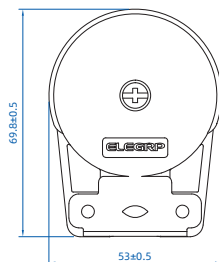

Straight Blade Heavy-Duty Angle Plug

Angle plugs include blades for 30A, 50A & 60A configurations. They are designed for industrial and commercial applications.

Dimensional

Model			
S073050P	S243050P	S103050P	S143050P
S1460P	S1530P	S1550P	S1560P
S1830P	S1850P	S1860P	4504

Height	100.4 ± 0.5 mm
Width	73.6 ± 0.5 mm
Depth	70.0 ± 1 mm

Model
4507

Height	69.8 ± 0.5 mm
Width	53.0 ± 0.5 mm
Depth	51.1 ± 0.5 mm

Types of Straight Blade Heavy-Duty Angle Plugs

2-Pole, 3-Wire Grounding Plugs