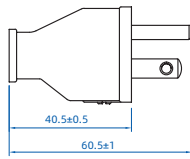

Dimensional

Model			
4503	4513		

Height	39.9 ± 0.5 mm
Width	19.4 ± 0.5 mm
Depth	35.0 ± 0.5 mm

Model			
4522	4523		

Height	58.3 ± 0.5 mm
Width	34.5 ± 0.5 mm
Depth	20.6 ± 0.5 mm

Model			
4524	4525		

Height	50.5 ± 0.5 mm
Width	35.5 ± 0.5 mm
Depth	39.7 ± 0.5 mm

Model			
5601			

Height	32.0 ± 0.5 mm
Width	44.3 ± 0.5 mm
Depth	54.3 ± 0.5 mm

Model			
5621			

Height	53.6 ± 0.5 mm
Width	34.7 ± 0.5 mm
Depth	30.0 ± 0.5 mm

Model

4501

Height | 31.5 ± 0.5 mm
 Width | 27.5 ± 0.5 mm
 Depth | 60.5 ± 0.5 mm

Model

4508

Height | 36.9 ± 0.5 mm
 Width | 36.9 ± 0.5 mm
 Depth | 64.6 ± 1 mm

Model

4521

Height | 62.8 ± 0.5 mm
 Width | 31.3 ± 0.5 mm
 Depth | 31.9 ± 0.5 mm

Model

S0515PA S0520PA

Height | 38.8 ± 0.5 mm
 Width | 38.8 ± 0.5 mm
 Depth | 68.1 ± 1 mm

Model

5603

Height | 36.9 ± 0.5 mm
 Width | 38.3 ± 0.5 mm
 Depth | 67.3 ± 0.5 mm

Model			
4501			

Height	36.4 ± 0.5 mm
Width	27.5 ± 0.5 mm
Depth	56.9 ± 0.5 mm