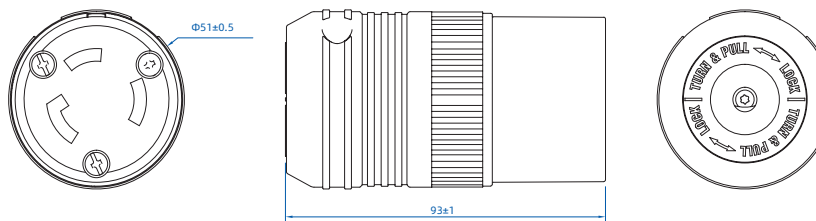

Dimensional

Model			
L0520P	L0530P	L0620P	L0630P
L1420P	L1430P	STT30P	

Height	51 ± 0.5 mm
Width	51 ± 0.5 mm
Depth	89.9 ± 1 mm

Model			
L0520C	L0530C	L0620C	L0630P
L1420C	L1430C		

Height	51 ± 0.5 mm
Width	51 ± 0.5 mm
Depth	93 ± 1 mm