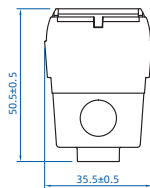

Dimensional

Model			
4503	4513		

Height	39.9 ± 0.5 mm
Width	19.4 ± 0.5 mm
Depth	35.0 ± 0.5 mm

Model			
4522	4523		

Height	58.3 ± 0.5 mm
Width	34.5 ± 0.5 mm
Depth	20.6 ± 0.5 mm

Model			
4524	4525		

Height	50.5 ± 0.5 mm
Width	35.5 ± 0.5 mm
Depth	39.7 ± 0.5 mm

Model			
5601			

Height	32.0 ± 0.5 mm
Width	44.3 ± 0.5 mm
Depth	54.3 ± 0.5 mm

Model			
5621			

Height	53.6 ± 0.5 mm
Width	34.7 ± 0.5 mm
Depth	30.0 ± 0.5 mm

Model

4501

Height | 31.5 ± 0.5 mm
 Width | 27.5 ± 0.5 mm
 Depth | 60.5 ± 0.5 mm

Model

4508

Height | 36.9 ± 0.5 mm
 Width | 36.9 ± 0.5 mm
 Depth | 64.6 ± 1 mm

Model

4521

Height | 62.8 ± 0.5 mm
 Width | 31.3 ± 0.5 mm
 Depth | 31.9 ± 0.5 mm

Model

S0515PA S0520PA

Height | 38.8 ± 0.5 mm
 Width | 38.8 ± 0.5 mm
 Depth | 68.1 ± 1 mm

Model

5603

Height | 36.9 ± 0.5 mm
 Width | 38.3 ± 0.5 mm
 Depth | 67.3 ± 0.5 mm

Model			
4501			

Height	36.4 ± 0.5 mm
Width	27.5 ± 0.5 mm
Depth	56.9 ± 0.5 mm