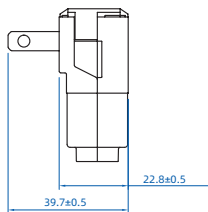

Dimensional

Model			
4503	4513		

Height	39.9 ± 0.5 mm
Width	19.4 ± 0.5 mm
Depth	35.0 ± 0.5 mm

Model			
4522	4523		

Height	58.3 ± 0.5 mm
Width	34.5 ± 0.5 mm
Depth	20.6 ± 0.5 mm

Model			
4524	4525		

Height	50.5 ± 0.5 mm
Width	35.5 ± 0.5 mm
Depth	39.7 ± 0.5 mm

Model			
5601			

Height	32.0 ± 0.5 mm
Width	44.3 ± 0.5 mm
Depth	54.3 ± 0.5 mm

Model			
5621			

Height	53.6 ± 0.5 mm
Width	34.7 ± 0.5 mm
Depth	30.0 ± 0.5 mm

Model

4501

Height | 31.5 ± 0.5 mm
 Width | 27.5 ± 0.5 mm
 Depth | 60.5 ± 0.5 mm

Model

4508

Height | 36.9 ± 0.5 mm
 Width | 36.9 ± 0.5 mm
 Depth | 64.6 ± 1 mm

Model

4521

Height | 62.8 ± 0.5 mm
 Width | 31.3 ± 0.5 mm
 Depth | 31.9 ± 0.5 mm

Model

S0515PA S0520PA

Height | 38.8 ± 0.5 mm
 Width | 38.8 ± 0.5 mm
 Depth | 68.1 ± 1 mm

Model

5603

Height | 36.9 ± 0.5 mm
 Width | 38.3 ± 0.5 mm
 Depth | 67.3 ± 0.5 mm

Model			
4501			

Height	36.4 ± 0.5 mm
Width	27.5 ± 0.5 mm
Depth	56.9 ± 0.5 mm