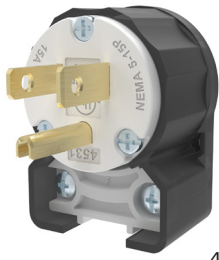

4581

2-Pole, 2-Wire Non-Grounding Angle Plugs

Model	Rating (A. V.)	Description	NEMA	Certified
4582	15 125	NON-Polarized Straight Blade Angle Plug Nylon Housing	 1-15P	
4583	15 125	Polarized Plug Straight Blade Angle Plug Nylon Housing	 1-15P	

2-Pole, 2-Wire Non-Grounding Angle Connectors

Model	Rating (A. V.)	Description	NEMA	Certified
5682	15 125	Straight Blade Angle Connector Nylon Housing	 1-15R	

2-Pole, 3-Wire Grounding Angle Plugs

Model	Rating (A. V.)	Description	NEMA	Certified
4581	15 125	Straight Blade Angle Plug Nylon Housing	 5-15P	
4587	15 250	Straight Blade Angle Plug Nylon Housing	 6-15P	
4586	20 125	Straight Blade Angle Plug Nylon Housing	 5-20P	
4588	20 250	Straight Blade Angle Plug Nylon Housing	 6-20P	

2-Pole, 3-Wire Grounding Angle Connectors

Model	Rating (A. V.)	Description	NEMA	Certified
5681	15 125	Straight Blade Angle Connector Nylon Housing	 5-15R	
5687	15 250	Straight Blade Angle Connector Nylon Housing	 6-15R	
5686	20 125	Straight Blade Angle Connector Nylon Housing	 5-20R	
5688	20 250	Straight Blade Angle Connector Nylon Housing	 6-20R