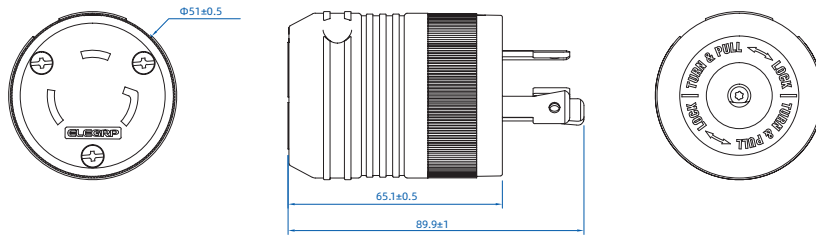

4-Prong Angle Plug, 3-Phase Y, 4-Pole, 4-Wire

Photo	Model	Description	Rating (A. V.)	NEMA	Certified
	S1830P	Black Angle plug Heavy-Duty	30 120 / 208	 18-30P	
	S1850P	Black Angle plug Heavy-Duty	50 120 / 208	 18-50P	
	S1860P	Black Angle plug Heavy-Duty	60 120 / 208	 18-60P	

Dimensional

Model			
L0520P	L0530P	L0620P	L0630P
L1420P	L1430P	STT30P	

Height	51 ± 0.5 mm
Width	51 ± 0.5 mm
Depth	89.9 ± 1 mm

Model			
L0520C	L0530C	L0620C	L0630P
L1420C	L1430C		

Height	51 ± 0.5 mm
Width	51 ± 0.5 mm
Depth	93 ± 1 mm