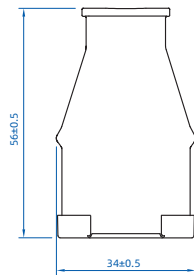

Dimensional

Model			
4503	4513		

Height	39.9 ± 0.5 mm
Width	19.4 ± 0.5 mm
Depth	35.0 ± 0.5 mm

Model			
4522	4523		

Height	58.3 ± 0.5 mm
Width	34.5 ± 0.5 mm
Depth	20.6 ± 0.5 mm

Model			
4524	4525		

Height	50.5 ± 0.5 mm
Width	35.5 ± 0.5 mm
Depth	39.7 ± 0.5 mm

Model			
5601			

Height	32.0 ± 0.5 mm
Width	44.3 ± 0.5 mm
Depth	54.3 ± 0.5 mm

Model			
5621			

Height	53.6 ± 0.5 mm
Width	34.7 ± 0.5 mm
Depth	30.0 ± 0.5 mm

Model

4501

Height | 31.5 ± 0.5 mm
 Width | 27.5 ± 0.5 mm
 Depth | 60.5 ± 0.5 mm

Model

4508

Height | 36.9 ± 0.5 mm
 Width | 36.9 ± 0.5 mm
 Depth | 64.6 ± 1 mm

Model

4521

Height | 62.8 ± 0.5 mm
 Width | 31.3 ± 0.5 mm
 Depth | 31.9 ± 0.5 mm

Model

S0515PA S0520PA

Height | 38.8 ± 0.5 mm
 Width | 38.8 ± 0.5 mm
 Depth | 68.1 ± 1 mm

Model

5603

Height | 36.9 ± 0.5 mm
 Width | 38.3 ± 0.5 mm
 Depth | 67.3 ± 0.5 mm

Model			
4501			

Height	36.4 ± 0.5 mm
Width	27.5 ± 0.5 mm
Depth	56.9 ± 0.5 mm