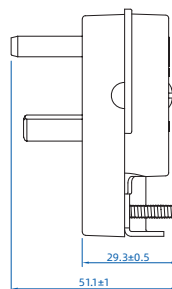

Model			
5601			

Height	32.0 ± 0.5 mm
Width	44.3 ± 0.5 mm
Depth	54.3 ± 0.5 mm

Model			
5621			

Height	53.6 ± 0.5 mm
Width	34.7 ± 0.5 mm
Depth	30.0 ± 0.5 mm

Model

4501

Height | 31.5 ± 0.5 mm
 Width | 27.5 ± 0.5 mm
 Depth | 60.5 ± 0.5 mm

Straight Blade Heavy-Duty Angle Plug

Angle plugs include blades for 30A, 50A & 60A configurations. They are designed for industrial and commercial applications.

Dimensional

Model			
S073050P	S243050P	S103050P	S143050P
S1460P	S1530P	S1550P	S1560P
S1830P	S1850P	S1860P	4504

Height	100.4 ± 0.5 mm
Width	73.6 ± 0.5 mm
Depth	70.0 ± 1 mm

Model
4507

Height	69.8 ± 0.5 mm
Width	53.0 ± 0.5 mm
Depth	51.1 ± 0.5 mm

Types of Straight Blade Heavy-Duty Angle Plugs

2-Pole, 3-Wire Grounding Plugs