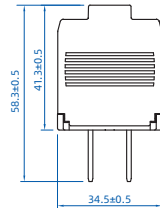

Dimensional

Model			
4503	4513		

Height	39.9 ± 0.5 mm
Width	19.4 ± 0.5 mm
Depth	35.0 ± 0.5 mm

Model			
4522	4523		

Height	58.3 ± 0.5 mm
Width	34.5 ± 0.5 mm
Depth	20.6 ± 0.5 mm

Model			
4524	4525		

Height	50.5 ± 0.5 mm
Width	35.5 ± 0.5 mm
Depth	39.7 ± 0.5 mm

Model			
5601			

Height	32.0 ± 0.5 mm
Width	44.3 ± 0.5 mm
Depth	54.3 ± 0.5 mm

Model			
5621			

Height	53.6 ± 0.5 mm
Width	34.7 ± 0.5 mm
Depth	30.0 ± 0.5 mm

Model

4501

Height | 31.5 ± 0.5 mm
 Width | 27.5 ± 0.5 mm
 Depth | 60.5 ± 0.5 mm

Model

4508

Height | 36.9 ± 0.5 mm
 Width | 36.9 ± 0.5 mm
 Depth | 64.6 ± 1 mm

Model

4521

Height | 62.8 ± 0.5 mm
 Width | 31.3 ± 0.5 mm
 Depth | 31.9 ± 0.5 mm

Model

S0515PA S0520PA

Height | 38.8 ± 0.5 mm
 Width | 38.8 ± 0.5 mm
 Depth | 68.1 ± 1 mm

Model

5603

Height | 36.9 ± 0.5 mm
 Width | 38.3 ± 0.5 mm
 Depth | 67.3 ± 0.5 mm

Model			
4501			

Height	36.4 ± 0.5 mm
Width	27.5 ± 0.5 mm
Depth	56.9 ± 0.5 mm