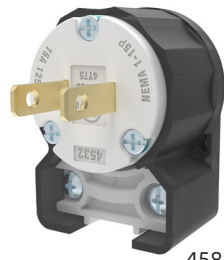

4582

2-Pole, 2-Wire Non-Grounding Angle Plugs

Model	Rating (A. V.)	Description	NEMA	Certified
4582	15 125	NON-Polarized Straight Blade Angle Plug Nylon Housing	 1-15P	
4583	15 125	Polarized Plug Straight Blade Angle Plug Nylon Housing	 1-15P	

2-Pole, 2-Wire Non-Grounding Angle Connectors

Model	Rating (A. V.)	Description	NEMA	Certified
5682	15 125	Straight Blade Angle Connector Nylon Housing	 1-15R	

2-Pole, 3-Wire Grounding Angle Plugs

Model	Rating (A. V.)	Description	NEMA	Certified
4581	15 125	Straight Blade Angle Plug Nylon Housing	 5-15P	
4587	15 250	Straight Blade Angle Plug Nylon Housing	 6-15P	
4586	20 125	Straight Blade Angle Plug Nylon Housing	 5-20P	
4588	20 250	Straight Blade Angle Plug Nylon Housing	 6-20P	

2-Pole, 3-Wire Grounding Angle Connectors

Model	Rating (A. V.)	Description	NEMA	Certified
5681	15 125	Straight Blade Angle Connector Nylon Housing	 5-15R	
5687	15 250	Straight Blade Angle Connector Nylon Housing	 6-15R	
5686	20 125	Straight Blade Angle Connector Nylon Housing	 5-20R	
5688	20 250	Straight Blade Angle Connector Nylon Housing	 6-20R