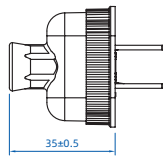

Product Bulletin for
Plug & Connector

ELEGRP

Plug & Connector

Straight Blade Plug & Connector

Features and Benefits

- Universal plugs include blades for 30A or 50A configuration.
- Simple turn and twist assembly provides quick installation.
- Nylon housing provides impact and chemical resistance.
- Heavy-duty brass alloy blades and contacts resist heat rise, provide excellent conductivity.
- Built-in cord grip adjusts automatically.
- Unique dimpled body design provides a secure grip.

Dimensional

Model			
4503	4513		

Height	39.9 ± 0.5 mm
Width	19.4 ± 0.5 mm
Depth	35.0 ± 0.5 mm

Model			
4522	4523		

Height	58.3 ± 0.5 mm
Width	34.5 ± 0.5 mm
Depth	20.6 ± 0.5 mm

Model			
4524	4525		

Height	50.5 ± 0.5 mm
Width	35.5 ± 0.5 mm
Depth	39.7 ± 0.5 mm

Model			
5601			

Height	32.0 ± 0.5 mm
Width	44.3 ± 0.5 mm
Depth	54.3 ± 0.5 mm

Model			
5621			

Height	53.6 ± 0.5 mm
Width	34.7 ± 0.5 mm
Depth	30.0 ± 0.5 mm

Model

4501

Height | 31.5 ± 0.5 mm
 Width | 27.5 ± 0.5 mm
 Depth | 60.5 ± 0.5 mm

Model

4508

Height | 36.9 ± 0.5 mm
 Width | 36.9 ± 0.5 mm
 Depth | 64.6 ± 1 mm

Model

4521

Height | 62.8 ± 0.5 mm
 Width | 31.3 ± 0.5 mm
 Depth | 31.9 ± 0.5 mm

Model

S0515PA S0520PA