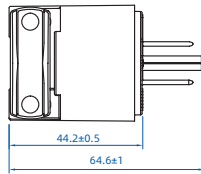

Dimensional

Model			
4503	4513		

Height	39.9 ± 0.5 mm
Width	19.4 ± 0.5 mm
Depth	35.0 ± 0.5 mm

Model			
4522	4523		

Height	58.3 ± 0.5 mm
Width	34.5 ± 0.5 mm
Depth	20.6 ± 0.5 mm

Model			
4524	4525		

Height	50.5 ± 0.5 mm
Width	35.5 ± 0.5 mm
Depth	39.7 ± 0.5 mm

Model			
5601			

Height	32.0 ± 0.5 mm
Width	44.3 ± 0.5 mm
Depth	54.3 ± 0.5 mm

Model			
5621			

Height	53.6 ± 0.5 mm
Width	34.7 ± 0.5 mm
Depth	30.0 ± 0.5 mm

Model

4501

Height | 31.5 ± 0.5 mm
 Width | 27.5 ± 0.5 mm
 Depth | 60.5 ± 0.5 mm

Model

4508

Height | 36.9 ± 0.5 mm
 Width | 36.9 ± 0.5 mm
 Depth | 64.6 ± 1 mm

Model

4521

Height | 62.8 ± 0.5 mm
 Width | 31.3 ± 0.5 mm
 Depth | 31.9 ± 0.5 mm

Model

S0515PA S0520PA

Height | 38.8 ± 0.5 mm
 Width | 38.8 ± 0.5 mm
 Depth | 68.1 ± 1 mm

Model

5603

Height | 36.9 ± 0.5 mm
 Width | 38.3 ± 0.5 mm
 Depth | 67.3 ± 0.5 mm

Model			
4501			

Height	36.4 ± 0.5 mm
Width	27.5 ± 0.5 mm
Depth	56.9 ± 0.5 mm