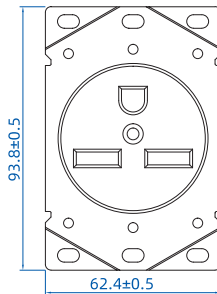

Dimensional

Height	93.8±0.5mm
Width	62.4±0.5mm
Depth	56.8±0.5mm

Model:2101S/2102S/2103S/2104S/2105S/2106S

Specifications

Power Receptacle

Appearance			
Model Number	2102S	2102M	2102L
Color	Black	Black	Black
Rating	6-50R	6-50R	6-50R
Pole & Wire	2-Pole, 3-Wire	2-Pole, 3-Wire	2-Pole, 3-Wire
Grounding	Grounding	Grounding	Grounding
Wiring Method	Back Wire Only	Back Wire Only	Back Wire Only
Wiring Type	AL/CU Wire	AL/CU Wire	AL/CU Wire
Certification	UL/CUL	UL/CUL	UL/CUL

Dimensional

Height	98.6±0.5mm
Width	98.6±0.5mm
Depth	57.1±0.5mm

Model:2101M/2102M/2103M/2104M/2105M/2106M

Specifications

Power Receptacle

Appearance			
Model Number	2103S	2103M	2103L
Color	Black	Black	Black
Rating	10-30R	10-30R	10-30R
Pole & Wire	3-Pole, 3-Wire	3-Pole, 3-Wire	3-Pole, 3-Wire
Grounding	Non-grounding	Non-grounding	Non-grounding
Wiring Method	Back Wire Only	Back Wire Only	Back Wire Only
Wiring Type	AL/CU Wire	AL/CU Wire	AL/CU Wire
Certification	UL/CUL	UL/CUL	UL/CUL

Dimensional

Height	136.5±0.5mm
Width	136.5±0.5mm
Depth	57.1 ±0.5mm

Model:2101L/2102L/2103L/2104L/2105L/2106L

Specifications

Power Receptacle

Appearance			
Model Number	2201	2202	2203
Color	Black	Black	Black
Rating	6-30R	6-50R	14-50R
Pole & Wire	2-Pole, 3-Wire	2-Pole, 3-Wire	3-Pole, 3-Wire
Grounding	Grounding	Grounding	Non-grounding
Wiring Type	AL/CU Wire	AL/CU Wire	AL/CU Wire
Certification	UL/CUL	UL/CUL	UL/CUL

Dimensional

Height	131.3±0.5mm
Width	64.0±0.3mm
Depth	53.0±0.3mm

Model:2201/2202/2203/2204/2205/2206

Specifications

Power Receptacle

Appearance			
Model Number	2204	2205	2206
Color	Black	Black	Black
Rating	6-30R	6-50R	14-50R
Pole & Wire	3-Pole, 3-Wire	3-Pole, 4-Wire	3-Pole, 4-Wire
Grounding	Non-grounding	Grounding	Grounding
Wiring Type	AL/CU Wire	AL/CU Wire	AL/CU Wire
Certification	UL/CUL	UL/CUL	UL/CUL