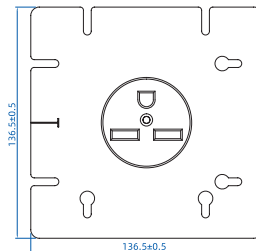

Dimensional

Height	93.8±0.5mm
Width	62.4±0.5mm
Depth	56.8±0.5mm

Model:2101S/2102S/2103S/2104S/2105S/2106S

Specifications

Power Receptacle

Appearance			
Model Number	2102S	2102M	2102L
Color	Black	Black	Black
Rating	6-50R	6-50R	6-50R
Pole & Wire	2-Pole, 3-Wire	2-Pole, 3-Wire	2-Pole, 3-Wire
Grounding	Grounding	Grounding	Grounding
Wiring Method	Back Wire Only	Back Wire Only	Back Wire Only
Wiring Type	AL/CU Wire	AL/CU Wire	AL/CU Wire
Certification	UL/CUL	UL/CUL	UL/CUL

Dimensional

Height	98.6±0.5mm
Width	98.6±0.5mm
Depth	57.1±0.5mm

Model:2101M/2102M/2103M/2104M/2105M/2106M

Specifications

Power Receptacle

Appearance			
Model Number	2103S	2103M	2103L
Color	Black	Black	Black
Rating	10-30R	10-30R	10-30R
Pole & Wire	3-Pole, 3-Wire	3-Pole, 3-Wire	3-Pole, 3-Wire
Grounding	Non-grounding	Non-grounding	Non-grounding
Wiring Method	Back Wire Only	Back Wire Only	Back Wire Only
Wiring Type	AL/CU Wire	AL/CU Wire	AL/CU Wire
Certification	UL/CUL	UL/CUL	UL/CUL

Dimensional

Height	136.5±0.5mm
Width	136.5±0.5mm
Depth	57.1 ±0.5mm

Model:2101L/2102L/2103L/2104L/2105L/2106L

Specifications

Power Receptacle

Appearance			
Model Number	2104S	2104M	2104L
Color	Black	Black	Black
Rating	10-50R	10-50R	10-50R
Pole & Wire	3-Pole, 3-Wire	3-Pole, 3-Wire	3-Pole, 3-Wire
Grounding	Non-grounding	Non-grounding	Non-grounding
Wiring Method	Back Wire Only	Back Wire Only	Back Wire Only
Wiring Type	AL/CU Wire	AL/CU Wire	AL/CU Wire
Certification	UL/CUL	UL/CUL	UL/CUL

Dimensional

Height	93.8±0.5mm
Width	62.4±0.5mm
Depth	56.8±0.5mm

Model:2101S/2102S/2103S/2104S/2105S/2106S

Specifications

Power Receptacle

Appearance			
Model Number	2105S	2105M	2105L
Color	Black	Black	Black
Rating	14-30R	14-30R	14-30R
Pole & Wire	3-Pole, 4-Wire	3-Pole, 4-Wire	3-Pole, 4-Wire
Grounding	Grounding	Grounding	Grounding
Wiring Method	Back Wire Only	Back Wire Only	Back Wire Only
Wiring Type	AL/CU Wire	AL/CU Wire	AL/CU Wire
Certification	UL/CUL	UL/CUL	UL/CUL