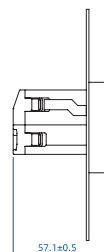

Dimensional

Height	93.8±0.5mm
Width	62.4±0.5mm
Depth	56.8±0.5mm

Model:2101S/2102S/2103S/2104S/2105S/2106S

Specifications

Power Receptacle

Appearance			
Model Number	2105S	2105M	2105L
Color	Black	Black	Black
Rating	14-30R	14-30R	14-30R
Pole & Wire	3-Pole, 4-Wire	3-Pole, 4-Wire	3-Pole, 4-Wire
Grounding	Grounding	Grounding	Grounding
Wiring Method	Back Wire Only	Back Wire Only	Back Wire Only
Wiring Type	AL/CU Wire	AL/CU Wire	AL/CU Wire
Certification	UL/CUL	UL/CUL	UL/CUL

Dimensional

Height	98.6±0.5mm
Width	98.6±0.5mm
Depth	57.1±0.5mm

Model:2101M/2102M/2103M/2104M/2105M/2106M

Specifications

Power Receptacle

Appearance			
Model Number	2106S	2106M	2106L
Color	Black	Black	Black
Rating	14-50R	14-50R	14-50R
Pole & Wire	3-Pole, 4-Wire	3-Pole, 4-Wire	3-Pole, 4-Wire
Grounding	Grounding	Grounding	Grounding
Wiring Method	Back Wire Only	Back Wire Only	Back Wire Only
Wiring Type	AL/CU Wire	AL/CU Wire	AL/CU Wire
Certification	UL/CUL	UL/CUL	UL/CUL

Dimensional

Height	136.5±0.5mm
Width	136.5±0.5mm
Depth	57.1 ±0.5mm

Model:2101L/2102L/2103L/2104L/2105L/2106L

Specifications

Power Receptacle

Appearance			
Model Number	2201	2202	2203
Color	Black	Black	Black
Rating	6-30R	6-50R	14-50R
Pole & Wire	2-Pole, 3-Wire	2-Pole, 3-Wire	3-Pole, 3-Wire
Grounding	Grounding	Grounding	Non-grounding
Wiring Type	AL/CU Wire	AL/CU Wire	AL/CU Wire
Certification	UL/CUL	UL/CUL	UL/CUL

Dimensional

Height	131.3±0.5mm
Width	64.0±0.3mm
Depth	53.0±0.3mm

Model:2201/2202/2203/2204/2205/2206

Specifications

Power Receptacle

Appearance			
Model Number	2204	2205	2206
Color	Black	Black	Black
Rating	6-30R	6-50R	14-50R
Pole & Wire	3-Pole, 3-Wire	3-Pole, 4-Wire	3-Pole, 4-Wire
Grounding	Non-grounding	Grounding	Grounding
Wiring Type	AL/CU Wire	AL/CU Wire	AL/CU Wire
Certification	UL/CUL	UL/CUL	UL/CUL