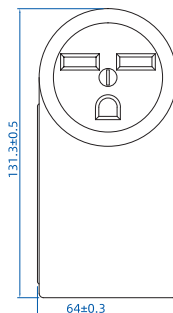

Dimensional

Height	98.6±0.5mm
Width	98.6±0.5mm
Depth	57.1±0.5mm

Model:2101M/2102M/2103M/2104M/2105M/2106M

Specifications

Power Receptacle

Appearance			
Model Number	2106S	2106M	2106L
Color	Black	Black	Black
Rating	14-50R	14-50R	14-50R
Pole & Wire	3-Pole, 4-Wire	3-Pole, 4-Wire	3-Pole, 4-Wire
Grounding	Grounding	Grounding	Grounding
Wiring Method	Back Wire Only	Back Wire Only	Back Wire Only
Wiring Type	AL/CU Wire	AL/CU Wire	AL/CU Wire
Certification	UL/CUL	UL/CUL	UL/CUL

Dimensional

Height	136.5±0.5mm
Width	136.5±0.5mm
Depth	57.1 ±0.5mm

Model:2101L/2102L/2103L/2104L/2105L/2106L

Specifications

Power Receptacle

Appearance			
Model Number	2201	2202	2203
Color	Black	Black	Black
Rating	6-30R	6-50R	14-50R
Pole & Wire	2-Pole, 3-Wire	2-Pole, 3-Wire	3-Pole, 3-Wire
Grounding	Grounding	Grounding	Non-grounding
Wiring Type	AL/CU Wire	AL/CU Wire	AL/CU Wire
Certification	UL/CUL	UL/CUL	UL/CUL

Dimensional

Height	131.3±0.5mm
Width	64.0±0.3mm
Depth	53.0±0.3mm

Model:2201/2202/2203/2204/2205/2206

Specifications

Power Receptacle

Appearance			
Model Number	2204	2205	2206
Color	Black	Black	Black
Rating	6-30R	6-50R	14-50R
Pole & Wire	3-Pole, 3-Wire	3-Pole, 4-Wire	3-Pole, 4-Wire
Grounding	Non-grounding	Grounding	Grounding
Wiring Type	AL/CU Wire	AL/CU Wire	AL/CU Wire
Certification	UL/CUL	UL/CUL	UL/CUL

Dimensional

Height	93.8±0.5mm
Width	62.4±0.5mm
Depth	45.0±1mm

Model:2107S