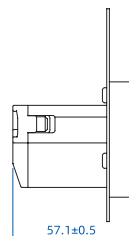

Dimensional

Height	93.8±0.5mm
Width	62.4±0.5mm
Depth	56.8±0.5mm

Model:2101S/2102S/2103S/2104S/2105S/2106S

Specifications

Power Receptacle

Appearance			
Model Number	2102S	2102M	2102L
Color	Black	Black	Black
Rating	6-50R	6-50R	6-50R
Pole & Wire	2-Pole, 3-Wire	2-Pole, 3-Wire	2-Pole, 3-Wire
Grounding	Grounding	Grounding	Grounding
Wiring Method	Back Wire Only	Back Wire Only	Back Wire Only
Wiring Type	AL/CU Wire	AL/CU Wire	AL/CU Wire
Certification	UL/CUL	UL/CUL	UL/CUL

Dimensional

Height	98.6±0.5mm
Width	98.6±0.5mm
Depth	57.1±0.5mm

Model:2101M/2102M/2103M/2104M/2105M/2106M

Specifications

Power Receptacle

Appearance			
Model Number	2103S	2103M	2103L
Color	Black	Black	Black
Rating	10-30R	10-30R	10-30R
Pole & Wire	3-Pole, 3-Wire	3-Pole, 3-Wire	3-Pole, 3-Wire
Grounding	Non-grounding	Non-grounding	Non-grounding
Wiring Method	Back Wire Only	Back Wire Only	Back Wire Only
Wiring Type	AL/CU Wire	AL/CU Wire	AL/CU Wire
Certification	UL/CUL	UL/CUL	UL/CUL

Dimensional

Height	136.5±0.5mm
Width	136.5±0.5mm
Depth	57.1 ±0.5mm

Model:2101L/2102L/2103L/2104L/2105L/2106L

Specifications

Power Receptacle

Appearance			
Model Number	2104S	2104M	2104L
Color	Black	Black	Black
Rating	10-50R	10-50R	10-50R
Pole & Wire	3-Pole, 3-Wire	3-Pole, 3-Wire	3-Pole, 3-Wire
Grounding	Non-grounding	Non-grounding	Non-grounding
Wiring Method	Back Wire Only	Back Wire Only	Back Wire Only
Wiring Type	AL/CU Wire	AL/CU Wire	AL/CU Wire
Certification	UL/CUL	UL/CUL	UL/CUL

Dimensional

Height	93.8±0.5mm
Width	62.4±0.5mm
Depth	45.0±1mm

Model:2107S