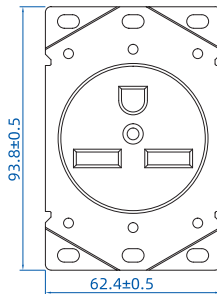

Dimensional

Height	98.6±0.5mm
Width	98.6±0.5mm
Depth	57.1±0.5mm

Model:2101M/2102M/2103M/2104M/2105M/2106M

Specifications

Power Receptacle

Appearance			
Model Number	2103S	2103M	2103L
Color	Black	Black	Black
Rating	10-30R	10-30R	10-30R
Pole & Wire	3-Pole, 3-Wire	3-Pole, 3-Wire	3-Pole, 3-Wire
Grounding	Non-grounding	Non-grounding	Non-grounding
Wiring Method	Back Wire Only	Back Wire Only	Back Wire Only
Wiring Type	AL/CU Wire	AL/CU Wire	AL/CU Wire
Certification	UL/CUL	UL/CUL	UL/CUL

Dimensional

Height	136.5±0.5mm
Width	136.5±0.5mm
Depth	57.1 ±0.5mm

Model:2101L/2102L/2103L/2104L/2105L/2106L

Specifications

Power Receptacle

Appearance			
Model Number	2104S	2104M	2104L
Color	Black	Black	Black
Rating	10-50R	10-50R	10-50R
Pole & Wire	3-Pole, 3-Wire	3-Pole, 3-Wire	3-Pole, 3-Wire
Grounding	Non-grounding	Non-grounding	Non-grounding
Wiring Method	Back Wire Only	Back Wire Only	Back Wire Only
Wiring Type	AL/CU Wire	AL/CU Wire	AL/CU Wire
Certification	UL/CUL	UL/CUL	UL/CUL

Dimensional

Height	93.8±0.5mm
Width	62.4±0.5mm
Depth	56.8±0.5mm

Model:2101S/2102S/2103S/2104S/2105S/2106S

Specifications

Power Receptacle

Appearance			
Model Number	2105S	2105M	2105L
Color	Black	Black	Black
Rating	14-30R	14-30R	14-30R
Pole & Wire	3-Pole, 4-Wire	3-Pole, 4-Wire	3-Pole, 4-Wire
Grounding	Grounding	Grounding	Grounding
Wiring Method	Back Wire Only	Back Wire Only	Back Wire Only
Wiring Type	AL/CU Wire	AL/CU Wire	AL/CU Wire
Certification	UL/CUL	UL/CUL	UL/CUL

Dimensional

Height	98.6±0.5mm
Width	98.6±0.5mm
Depth	57.1±0.5mm

Model:2101M/2102M/2103M/2104M/2105M/2106M

Specifications

Power Receptacle

Appearance			
Model Number	2106S	2106M	2106L
Color	Black	Black	Black
Rating	14-50R	14-50R	14-50R
Pole & Wire	3-Pole, 4-Wire	3-Pole, 4-Wire	3-Pole, 4-Wire
Grounding	Grounding	Grounding	Grounding
Wiring Method	Back Wire Only	Back Wire Only	Back Wire Only
Wiring Type	AL/CU Wire	AL/CU Wire	AL/CU Wire
Certification	UL/CUL	UL/CUL	UL/CUL