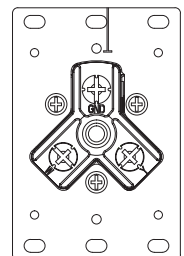

Dimensional

Height	136.5±0.5mm
Width	136.5±0.5mm
Depth	57.1 ±0.5mm

Model:2101L/2102L/2103L/2104L/2105L/2106L

Specifications

Power Receptacle

Appearance			
Model Number	2201	2202	2203
Color	Black	Black	Black
Rating	6-30R	6-50R	14-50R
Pole & Wire	2-Pole, 3-Wire	2-Pole, 3-Wire	3-Pole, 3-Wire
Grounding	Grounding	Grounding	Non-grounding
Wiring Type	AL/CU Wire	AL/CU Wire	AL/CU Wire
Certification	UL/CUL	UL/CUL	UL/CUL

Dimensional

Height	131.3±0.5mm
Width	64.0±0.3mm
Depth	53.0±0.3mm

Model:2201/2202/2203/2204/2205/2206

Specifications

Power Receptacle

Appearance			
Model Number	2204	2205	2206
Color	Black	Black	Black
Rating	6-30R	6-50R	14-50R
Pole & Wire	3-Pole, 3-Wire	3-Pole, 4-Wire	3-Pole, 4-Wire
Grounding	Non-grounding	Grounding	Grounding
Wiring Type	AL/CU Wire	AL/CU Wire	AL/CU Wire
Certification	UL/CUL	UL/CUL	UL/CUL

Dimensional

Height | 131.3±0.5mm
 Width | 64.0±0.3mm
 Depth | 53.0±0.3mm

Model:2201/2202/2203/2204/2205/2206

Specifications

Power Receptacle

Appearance	
Model Number	2107S
Color	Black
Rating	TT-30R
Pole & Wire	2-Pole, 3-Wire
Grounding	Grounding
Wiring Method	Back Wire Only
Wiring Type	AL/CU Wire
Certification	UL/CUL

Dimensional

Height	93.8±0.5mm
Width	62.4±0.5mm
Depth	45.0±1mm

Model:2107S