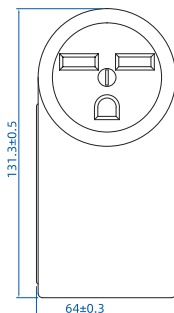

Dimensional

Height	136.5±0.5mm
Width	136.5±0.5mm
Depth	57.1 ±0.5mm

Model:2101L/2102L/2103L/2104L/2105L/2106L

Specifications

Power Receptacle

Appearance			
Model Number	2201	2202	2203
Color	Black	Black	Black
Rating	6-30R	6-50R	14-50R
Pole & Wire	2-Pole, 3-Wire	2-Pole, 3-Wire	3-Pole, 3-Wire
Grounding	Grounding	Grounding	Non-grounding
Wiring Type	AL/CU Wire	AL/CU Wire	AL/CU Wire
Certification	UL/CUL	UL/CUL	UL/CUL

Dimensional

Height	131.3±0.5mm
Width	64.0±0.3mm
Depth	53.0±0.3mm

Model:2201/2202/2203/2204/2205/2206

Specifications

Power Receptacle

Appearance			
Model Number	2204	2205	2206
Color	Black	Black	Black
Rating	6-30R	6-50R	14-50R
Pole & Wire	3-Pole, 3-Wire	3-Pole, 4-Wire	3-Pole, 4-Wire
Grounding	Non-grounding	Grounding	Grounding
Wiring Type	AL/CU Wire	AL/CU Wire	AL/CU Wire
Certification	UL/CUL	UL/CUL	UL/CUL

Dimensional

Height | 131.3±0.5mm
 Width | 64.0±0.3mm
 Depth | 53.0±0.3mm

Model:2201/2202/2203/2204/2205/2206

Specifications

Power Receptacle

Appearance	
Model Number	2107S
Color	Black
Rating	TT-30R
Pole & Wire	2-Pole, 3-Wire
Grounding	Grounding
Wiring Method	Back Wire Only
Wiring Type	AL/CU Wire
Certification	UL/CUL

Dimensional

Height	93.8±0.5mm
Width	62.4±0.5mm
Depth	45.0±1mm

Model:2107S