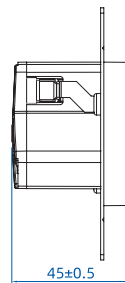

Dimensional

Height	136.5±0.5mm
Width	136.5±0.5mm
Depth	57.1 ±0.5mm

Model:2101L/2102L/2103L/2104L/2105L/2106L

Specifications

Power Receptacle

Appearance			
Model Number	2201	2202	2203
Color	Black	Black	Black
Rating	6-30R	6-50R	14-50R
Pole & Wire	2-Pole, 3-Wire	2-Pole, 3-Wire	3-Pole, 3-Wire
Grounding	Grounding	Grounding	Non-grounding
Wiring Type	AL/CU Wire	AL/CU Wire	AL/CU Wire
Certification	UL/CUL	UL/CUL	UL/CUL

Dimensional

Height	131.3±0.5mm
Width	64.0±0.3mm
Depth	53.0±0.3mm

Model:2201/2202/2203/2204/2205/2206

Specifications

Power Receptacle

Appearance			
Model Number	2204	2205	2206
Color	Black	Black	Black
Rating	6-30R	6-50R	14-50R
Pole & Wire	3-Pole, 3-Wire	3-Pole, 4-Wire	3-Pole, 4-Wire
Grounding	Non-grounding	Grounding	Grounding
Wiring Type	AL/CU Wire	AL/CU Wire	AL/CU Wire
Certification	UL/CUL	UL/CUL	UL/CUL

Dimensional

Height | 131.3±0.5mm
 Width | 64.0±0.3mm
 Depth | 53.0±0.3mm

Model:2201/2202/2203/2204/2205/2206

Specifications

Power Receptacle

Appearance	
Model Number	2107S
Color	Black
Rating	TT-30R
Pole & Wire	2-Pole, 3-Wire
Grounding	Grounding
Wiring Method	Back Wire Only
Wiring Type	AL/CU Wire
Certification	UL/CUL

Dimensional

Height	93.8±0.5mm
Width	62.4±0.5mm
Depth	45.0±1mm

Model:2107S