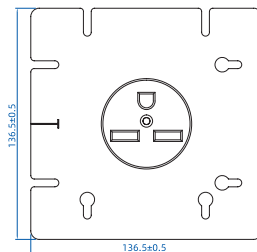

Dimensional

Height	93.8±0.5mm
Width	62.4±0.5mm
Depth	56.8±0.5mm

Model:2101S/2102S/2103S/2104S/2105S/2106S

Specifications

Power Receptacle

Appearance			
Model Number	2105S	2105M	2105L
Color	Black	Black	Black
Rating	14-30R	14-30R	14-30R
Pole & Wire	3-Pole, 4-Wire	3-Pole, 4-Wire	3-Pole, 4-Wire
Grounding	Grounding	Grounding	Grounding
Wiring Method	Back Wire Only	Back Wire Only	Back Wire Only
Wiring Type	AL/CU Wire	AL/CU Wire	AL/CU Wire
Certification	UL/CUL	UL/CUL	UL/CUL

Dimensional

Height	98.6±0.5mm
Width	98.6±0.5mm
Depth	57.1±0.5mm

Model:2101M/2102M/2103M/2104M/2105M/2106M

Specifications

Power Receptacle

Appearance			
Model Number	2106S	2106M	2106L
Color	Black	Black	Black
Rating	14-50R	14-50R	14-50R
Pole & Wire	3-Pole, 4-Wire	3-Pole, 4-Wire	3-Pole, 4-Wire
Grounding	Grounding	Grounding	Grounding
Wiring Method	Back Wire Only	Back Wire Only	Back Wire Only
Wiring Type	AL/CU Wire	AL/CU Wire	AL/CU Wire
Certification	UL/CUL	UL/CUL	UL/CUL

Dimensional

Height	136.5±0.5mm
Width	136.5±0.5mm
Depth	57.1 ±0.5mm

Model:2101L/2102L/2103L/2104L/2105L/2106L

Specifications

Power Receptacle

Appearance			
Model Number	2201	2202	2203
Color	Black	Black	Black
Rating	6-30R	6-50R	14-50R
Pole & Wire	2-Pole, 3-Wire	2-Pole, 3-Wire	3-Pole, 3-Wire
Grounding	Grounding	Grounding	Non-grounding
Wiring Type	AL/CU Wire	AL/CU Wire	AL/CU Wire
Certification	UL/CUL	UL/CUL	UL/CUL

Dimensional

Height	131.3±0.5mm
Width	64.0±0.3mm
Depth	53.0±0.3mm

Model:2201/2202/2203/2204/2205/2206

Specifications

Power Receptacle

Appearance			
Model Number	2204	2205	2206
Color	Black	Black	Black
Rating	6-30R	6-50R	14-50R
Pole & Wire	3-Pole, 3-Wire	3-Pole, 4-Wire	3-Pole, 4-Wire
Grounding	Non-grounding	Grounding	Grounding
Wiring Type	AL/CU Wire	AL/CU Wire	AL/CU Wire
Certification	UL/CUL	UL/CUL	UL/CUL