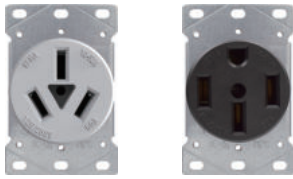

Power Receptacle

The power receptacles are made of toughened nylon housing and brass contacts. Durable nylon construction provides high impact resistance, corrosion resistance and flame resistance. Large and brass contacts produce superior contact pressure that results in outstanding conductivity.

Dimensional

Height	131.3±0.5mm
Width	64.0±0.3mm
Depth	53.0±0.3mm

Model:2201/2202/2203/2204/2205/2206

Specifications

Power Receptacle

Appearance			
Model Number	2204	2205	2206
Color	Black	Black	Black
Rating	6-30R	6-50R	14-50R
Pole & Wire	3-Pole, 3-Wire	3-Pole, 4-Wire	3-Pole, 4-Wire
Grounding	Non-grounding	Grounding	Grounding
Wiring Type	AL/CU Wire	AL/CU Wire	AL/CU Wire
Certification	UL/CUL	UL/CUL	UL/CUL