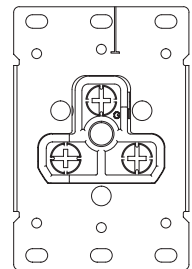

Appearance			
Model Number	2101S	2101M	2101L
Color	Black	Black	Black
Rating	6-30R	6-30R	6-30R
Pole & Wire	2-Pole, 3-Wire	2-Pole, 3-Wire	2-Pole, 3-Wire
Grounding	Grounding	Grounding	Grounding
Wiring Method	Back Wire Only	Back Wire Only	Back Wire Only
Wiring Type	AL/CU Wire	AL/CU Wire	AL/CU Wire
Certification	UL/CUL	UL/CUL	UL/CUL

Dimensional

Height	93.8±0.5mm
Width	62.4±0.5mm
Depth	56.8±0.5mm

Model:2101S/2102S/2103S/2104S/2105S/2106S

Specifications

Power Receptacle

Appearance			
Model Number	2102S	2102M	2102L
Color	Black	Black	Black
Rating	6-50R	6-50R	6-50R
Pole & Wire	2-Pole, 3-Wire	2-Pole, 3-Wire	2-Pole, 3-Wire
Grounding	Grounding	Grounding	Grounding
Wiring Method	Back Wire Only	Back Wire Only	Back Wire Only
Wiring Type	AL/CU Wire	AL/CU Wire	AL/CU Wire
Certification	UL/CUL	UL/CUL	UL/CUL

Dimensional

Height	98.6±0.5mm
Width	98.6±0.5mm
Depth	57.1±0.5mm

Model:2101M/2102M/2103M/2104M/2105M/2106M

Specifications

Power Receptacle

Appearance			
Model Number	2103S	2103M	2103L
Color	Black	Black	Black
Rating	10-30R	10-30R	10-30R
Pole & Wire	3-Pole, 3-Wire	3-Pole, 3-Wire	3-Pole, 3-Wire
Grounding	Non-grounding	Non-grounding	Non-grounding
Wiring Method	Back Wire Only	Back Wire Only	Back Wire Only
Wiring Type	AL/CU Wire	AL/CU Wire	AL/CU Wire
Certification	UL/CUL	UL/CUL	UL/CUL

Dimensional

Height	131.3±0.5mm
Width	64.0±0.3mm
Depth	53.0±0.3mm

Model:2201/2202/2203/2204/2205/2206

Specifications

Power Receptacle

Appearance			
Model Number	2204	2205	2206
Color	Black	Black	Black
Rating	6-30R	6-50R	14-50R
Pole & Wire	3-Pole, 3-Wire	3-Pole, 4-Wire	3-Pole, 4-Wire
Grounding	Non-grounding	Grounding	Grounding
Wiring Type	AL/CU Wire	AL/CU Wire	AL/CU Wire
Certification	UL/CUL	UL/CUL	UL/CUL