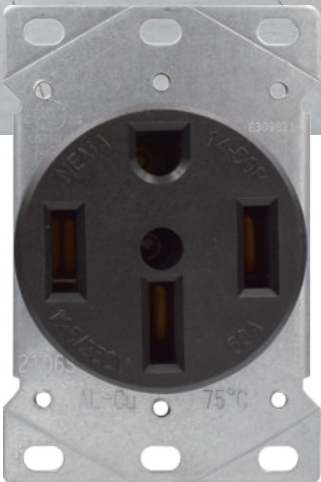

Power Receptacle

The power receptacles are made of toughened nylon housing and brass contacts. Durable nylon construction provides high impact resistance, corrosion resistance and flame resistance. Large and brass contacts produce superior contact pressure that results in outstanding conductivity.

Dimensional

Height	93.8±0.5mm
Width	62.4±0.5mm
Depth	56.8±0.5mm

Model:2101S/2102S/2103S/2104S/2105S/2106S

Specifications

Power Receptacle

Appearance			
Model Number	2102S	2102M	2102L
Color	Black	Black	Black
Rating	6-50R	6-50R	6-50R
Pole & Wire	2-Pole, 3-Wire	2-Pole, 3-Wire	2-Pole, 3-Wire
Grounding	Grounding	Grounding	Grounding
Wiring Method	Back Wire Only	Back Wire Only	Back Wire Only
Wiring Type	AL/CU Wire	AL/CU Wire	AL/CU Wire
Certification	UL/CUL	UL/CUL	UL/CUL

Dimensional

Height	93.8±0.5mm
Width	62.4±0.5mm
Depth	56.8±0.5mm

Model:2101S/2102S/2103S/2104S/2105S/2106S

Specifications

Power Receptacle

Appearance			
Model Number	2105S	2105M	2105L
Color	Black	Black	Black
Rating	14-30R	14-30R	14-30R
Pole & Wire	3-Pole, 4-Wire	3-Pole, 4-Wire	3-Pole, 4-Wire
Grounding	Grounding	Grounding	Grounding
Wiring Method	Back Wire Only	Back Wire Only	Back Wire Only
Wiring Type	AL/CU Wire	AL/CU Wire	AL/CU Wire
Certification	UL/CUL	UL/CUL	UL/CUL

Dimensional

Height	131.3±0.5mm
Width	64.0±0.3mm
Depth	53.0±0.3mm

Model:2201/2202/2203/2204/2205/2206

Specifications

Power Receptacle

Appearance			
Model Number	2204	2205	2206
Color	Black	Black	Black
Rating	6-30R	6-50R	14-50R
Pole & Wire	3-Pole, 3-Wire	3-Pole, 4-Wire	3-Pole, 4-Wire
Grounding	Non-grounding	Grounding	Grounding
Wiring Type	AL/CU Wire	AL/CU Wire	AL/CU Wire
Certification	UL/CUL	UL/CUL	UL/CUL