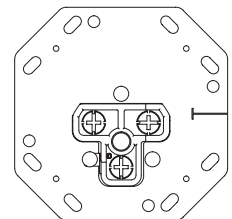

Dimensional

Height	136.5±0.5mm
Width	136.5±0.5mm
Depth	57.1 ±0.5mm

Model:2101L/2102L/2103L/2104L/2105L/2106L

Specifications

Power Receptacle

Appearance			
Model Number	2104S	2104M	2104L
Color	Black	Black	Black
Rating	10-50R	10-50R	10-50R
Pole & Wire	3-Pole, 3-Wire	3-Pole, 3-Wire	3-Pole, 3-Wire
Grounding	Non-grounding	Non-grounding	Non-grounding
Wiring Method	Back Wire Only	Back Wire Only	Back Wire Only
Wiring Type	AL/CU Wire	AL/CU Wire	AL/CU Wire
Certification	UL/CUL	UL/CUL	UL/CUL

Dimensional

Height	93.8±0.5mm
Width	62.4±0.5mm
Depth	56.8±0.5mm

Model:2101S/2102S/2103S/2104S/2105S/2106S

Specifications

Power Receptacle

Appearance			
Model Number	2105S	2105M	2105L
Color	Black	Black	Black
Rating	14-30R	14-30R	14-30R
Pole & Wire	3-Pole, 4-Wire	3-Pole, 4-Wire	3-Pole, 4-Wire
Grounding	Grounding	Grounding	Grounding
Wiring Method	Back Wire Only	Back Wire Only	Back Wire Only
Wiring Type	AL/CU Wire	AL/CU Wire	AL/CU Wire
Certification	UL/CUL	UL/CUL	UL/CUL

Dimensional

Height	98.6±0.5mm
Width	98.6±0.5mm
Depth	57.1±0.5mm

Model:2101M/2102M/2103M/2104M/2105M/2106M

Specifications

Power Receptacle

Appearance			
Model Number	2106S	2106M	2106L
Color	Black	Black	Black
Rating	14-50R	14-50R	14-50R
Pole & Wire	3-Pole, 4-Wire	3-Pole, 4-Wire	3-Pole, 4-Wire
Grounding	Grounding	Grounding	Grounding
Wiring Method	Back Wire Only	Back Wire Only	Back Wire Only
Wiring Type	AL/CU Wire	AL/CU Wire	AL/CU Wire
Certification	UL/CUL	UL/CUL	UL/CUL