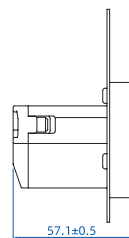

Dimensional

Height	136.5±0.5mm
Width	136.5±0.5mm
Depth	57.1 ±0.5mm

Model:2101L/2102L/2103L/2104L/2105L/2106L

Specifications

Power Receptacle

Appearance			
Model Number	2104S	2104M	2104L
Color	Black	Black	Black
Rating	10-50R	10-50R	10-50R
Pole & Wire	3-Pole, 3-Wire	3-Pole, 3-Wire	3-Pole, 3-Wire
Grounding	Non-grounding	Non-grounding	Non-grounding
Wiring Method	Back Wire Only	Back Wire Only	Back Wire Only
Wiring Type	AL/CU Wire	AL/CU Wire	AL/CU Wire
Certification	UL/CUL	UL/CUL	UL/CUL

Dimensional

Height	93.8±0.5mm
Width	62.4±0.5mm
Depth	56.8±0.5mm

Model:2101S/2102S/2103S/2104S/2105S/2106S

Specifications

Power Receptacle

Appearance			
Model Number	2105S	2105M	2105L
Color	Black	Black	Black
Rating	14-30R	14-30R	14-30R
Pole & Wire	3-Pole, 4-Wire	3-Pole, 4-Wire	3-Pole, 4-Wire
Grounding	Grounding	Grounding	Grounding
Wiring Method	Back Wire Only	Back Wire Only	Back Wire Only
Wiring Type	AL/CU Wire	AL/CU Wire	AL/CU Wire
Certification	UL/CUL	UL/CUL	UL/CUL

Dimensional

Height	98.6±0.5mm
Width	98.6±0.5mm
Depth	57.1±0.5mm

Model:2101M/2102M/2103M/2104M/2105M/2106M

Specifications

Power Receptacle

Appearance			
Model Number	2106S	2106M	2106L
Color	Black	Black	Black
Rating	14-50R	14-50R	14-50R
Pole & Wire	3-Pole, 4-Wire	3-Pole, 4-Wire	3-Pole, 4-Wire
Grounding	Grounding	Grounding	Grounding
Wiring Method	Back Wire Only	Back Wire Only	Back Wire Only
Wiring Type	AL/CU Wire	AL/CU Wire	AL/CU Wire
Certification	UL/CUL	UL/CUL	UL/CUL

Dimensional

Height	136.5±0.5mm
Width	136.5±0.5mm
Depth	57.1 ±0.5mm

Model:2101L/2102L/2103L/2104L/2105L/2106L

Specifications

Power Receptacle

Appearance			
Model Number	2201	2202	2203
Color	Black	Black	Black
Rating	6-30R	6-50R	14-50R
Pole & Wire	2-Pole, 3-Wire	2-Pole, 3-Wire	3-Pole, 3-Wire
Grounding	Grounding	Grounding	Non-grounding
Wiring Type	AL/CU Wire	AL/CU Wire	AL/CU Wire
Certification	UL/CUL	UL/CUL	UL/CUL