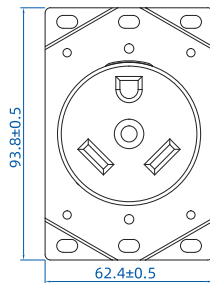

Dimensional

Height	136.5±0.5mm
Width	136.5±0.5mm
Depth	57.1 ±0.5mm

Model:2101L/2102L/2103L/2104L/2105L/2106L

Specifications

Power Receptacle

Appearance			
Model Number	2201	2202	2203
Color	Black	Black	Black
Rating	6-30R	6-50R	14-50R
Pole & Wire	2-Pole, 3-Wire	2-Pole, 3-Wire	3-Pole, 3-Wire
Grounding	Grounding	Grounding	Non-grounding
Wiring Type	AL/CU Wire	AL/CU Wire	AL/CU Wire
Certification	UL/CUL	UL/CUL	UL/CUL

Dimensional

Height	131.3±0.5mm
Width	64.0±0.3mm
Depth	53.0±0.3mm

Model:2201/2202/2203/2204/2205/2206

Specifications

Power Receptacle

Appearance			
Model Number	2204	2205	2206
Color	Black	Black	Black
Rating	6-30R	6-50R	14-50R
Pole & Wire	3-Pole, 3-Wire	3-Pole, 4-Wire	3-Pole, 4-Wire
Grounding	Non-grounding	Grounding	Grounding
Wiring Type	AL/CU Wire	AL/CU Wire	AL/CU Wire
Certification	UL/CUL	UL/CUL	UL/CUL

Dimensional

Height | 131.3±0.5mm
 Width | 64.0±0.3mm
 Depth | 53.0±0.3mm

Model:2201/2202/2203/2204/2205/2206

Specifications

Power Receptacle

Appearance	
Model Number	2107S
Color	Black
Rating	TT-30R
Pole & Wire	2-Pole, 3-Wire
Grounding	Grounding
Wiring Method	Back Wire Only
Wiring Type	AL/CU Wire
Certification	UL/CUL

Dimensional

Height	93.8±0.5mm
Width	62.4±0.5mm
Depth	45.0±1mm

Model:2107S