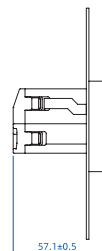

Dimensional

Height	93.8±0.5mm
Width	62.4±0.5mm
Depth	56.8±0.5mm

Model:2101S/2102S/2103S/2104S/2105S/2106S

Specifications

Power Receptacle

Appearance			
Model Number	2102S	2102M	2102L
Color	Black	Black	Black
Rating	6-50R	6-50R	6-50R
Pole & Wire	2-Pole, 3-Wire	2-Pole, 3-Wire	2-Pole, 3-Wire
Grounding	Grounding	Grounding	Grounding
Wiring Method	Back Wire Only	Back Wire Only	Back Wire Only
Wiring Type	AL/CU Wire	AL/CU Wire	AL/CU Wire
Certification	UL/CUL	UL/CUL	UL/CUL

Dimensional

Height	98.6±0.5mm
Width	98.6±0.5mm
Depth	57.1±0.5mm

Model:2101M/2102M/2103M/2104M/2105M/2106M

Specifications

Power Receptacle

Appearance			
Model Number	2103S	2103M	2103L
Color	Black	Black	Black
Rating	10-30R	10-30R	10-30R
Pole & Wire	3-Pole, 3-Wire	3-Pole, 3-Wire	3-Pole, 3-Wire
Grounding	Non-grounding	Non-grounding	Non-grounding
Wiring Method	Back Wire Only	Back Wire Only	Back Wire Only
Wiring Type	AL/CU Wire	AL/CU Wire	AL/CU Wire
Certification	UL/CUL	UL/CUL	UL/CUL

Dimensional

Height	136.5±0.5mm
Width	136.5±0.5mm
Depth	57.1 ±0.5mm

Model:2101L/2102L/2103L/2104L/2105L/2106L

Specifications

Power Receptacle

Appearance			
Model Number	2104S	2104M	2104L
Color	Black	Black	Black
Rating	10-50R	10-50R	10-50R
Pole & Wire	3-Pole, 3-Wire	3-Pole, 3-Wire	3-Pole, 3-Wire
Grounding	Non-grounding	Non-grounding	Non-grounding
Wiring Method	Back Wire Only	Back Wire Only	Back Wire Only
Wiring Type	AL/CU Wire	AL/CU Wire	AL/CU Wire
Certification	UL/CUL	UL/CUL	UL/CUL

Dimensional

Height	93.8±0.5mm
Width	62.4±0.5mm
Depth	45.0±1mm

Model:2107S