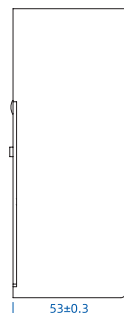

Dimensional

Height	98.6±0.5mm
Width	98.6±0.5mm
Depth	57.1±0.5mm

Model:2101M/2102M/2103M/2104M/2105M/2106M

Specifications

Power Receptacle

Appearance			
Model Number	2106S	2106M	2106L
Color	Black	Black	Black
Rating	14-50R	14-50R	14-50R
Pole & Wire	3-Pole, 4-Wire	3-Pole, 4-Wire	3-Pole, 4-Wire
Grounding	Grounding	Grounding	Grounding
Wiring Method	Back Wire Only	Back Wire Only	Back Wire Only
Wiring Type	AL/CU Wire	AL/CU Wire	AL/CU Wire
Certification	UL/CUL	UL/CUL	UL/CUL

Dimensional

Height	136.5±0.5mm
Width	136.5±0.5mm
Depth	57.1 ±0.5mm

Model:2101L/2102L/2103L/2104L/2105L/2106L

Specifications

Power Receptacle

Appearance			
Model Number	2201	2202	2203
Color	Black	Black	Black
Rating	6-30R	6-50R	14-50R
Pole & Wire	2-Pole, 3-Wire	2-Pole, 3-Wire	3-Pole, 3-Wire
Grounding	Grounding	Grounding	Non-grounding
Wiring Type	AL/CU Wire	AL/CU Wire	AL/CU Wire
Certification	UL/CUL	UL/CUL	UL/CUL

Dimensional

Height	131.3±0.5mm
Width	64.0±0.3mm
Depth	53.0±0.3mm

Model:2201/2202/2203/2204/2205/2206

Specifications

Power Receptacle

Appearance			
Model Number	2204	2205	2206
Color	Black	Black	Black
Rating	6-30R	6-50R	14-50R
Pole & Wire	3-Pole, 3-Wire	3-Pole, 4-Wire	3-Pole, 4-Wire
Grounding	Non-grounding	Grounding	Grounding
Wiring Type	AL/CU Wire	AL/CU Wire	AL/CU Wire
Certification	UL/CUL	UL/CUL	UL/CUL

Dimensional

Height	93.8±0.5mm
Width	62.4±0.5mm
Depth	45.0±1mm

Model:2107S