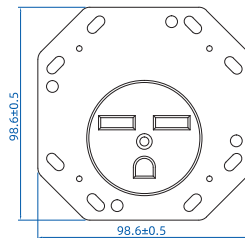

Dimensional

Height	136.5±0.5mm
Width	136.5±0.5mm
Depth	57.1 ±0.5mm

Model:2101L/2102L/2103L/2104L/2105L/2106L

Specifications

Power Receptacle

Appearance			
Model Number	2104S	2104M	2104L
Color	Black	Black	Black
Rating	10-50R	10-50R	10-50R
Pole & Wire	3-Pole, 3-Wire	3-Pole, 3-Wire	3-Pole, 3-Wire
Grounding	Non-grounding	Non-grounding	Non-grounding
Wiring Method	Back Wire Only	Back Wire Only	Back Wire Only
Wiring Type	AL/CU Wire	AL/CU Wire	AL/CU Wire
Certification	UL/CUL	UL/CUL	UL/CUL

Dimensional

Height	93.8±0.5mm
Width	62.4±0.5mm
Depth	56.8±0.5mm

Model:2101S/2102S/2103S/2104S/2105S/2106S

Specifications

Power Receptacle

Appearance			
Model Number	2105S	2105M	2105L
Color	Black	Black	Black
Rating	14-30R	14-30R	14-30R
Pole & Wire	3-Pole, 4-Wire	3-Pole, 4-Wire	3-Pole, 4-Wire
Grounding	Grounding	Grounding	Grounding
Wiring Method	Back Wire Only	Back Wire Only	Back Wire Only
Wiring Type	AL/CU Wire	AL/CU Wire	AL/CU Wire
Certification	UL/CUL	UL/CUL	UL/CUL

Dimensional

Height	98.6±0.5mm
Width	98.6±0.5mm
Depth	57.1±0.5mm

Model:2101M/2102M/2103M/2104M/2105M/2106M

Specifications

Power Receptacle

Appearance			
Model Number	2106S	2106M	2106L
Color	Black	Black	Black
Rating	14-50R	14-50R	14-50R
Pole & Wire	3-Pole, 4-Wire	3-Pole, 4-Wire	3-Pole, 4-Wire
Grounding	Grounding	Grounding	Grounding
Wiring Method	Back Wire Only	Back Wire Only	Back Wire Only
Wiring Type	AL/CU Wire	AL/CU Wire	AL/CU Wire
Certification	UL/CUL	UL/CUL	UL/CUL

Dimensional

Height	136.5±0.5mm
Width	136.5±0.5mm
Depth	57.1 ±0.5mm

Model:2101L/2102L/2103L/2104L/2105L/2106L

Specifications

Power Receptacle

Appearance			
Model Number	2201	2202	2203
Color	Black	Black	Black
Rating	6-30R	6-50R	14-50R
Pole & Wire	2-Pole, 3-Wire	2-Pole, 3-Wire	3-Pole, 3-Wire
Grounding	Grounding	Grounding	Non-grounding
Wiring Type	AL/CU Wire	AL/CU Wire	AL/CU Wire
Certification	UL/CUL	UL/CUL	UL/CUL