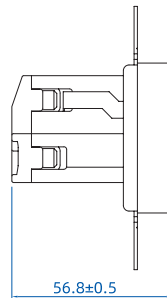

Dimensional

Height	98.6±0.5mm
Width	98.6±0.5mm
Depth	57.1±0.5mm

Model:2101M/2102M/2103M/2104M/2105M/2106M

Specifications

Power Receptacle

Appearance			
Model Number	2103S	2103M	2103L
Color	Black	Black	Black
Rating	10-30R	10-30R	10-30R
Pole & Wire	3-Pole, 3-Wire	3-Pole, 3-Wire	3-Pole, 3-Wire
Grounding	Non-grounding	Non-grounding	Non-grounding
Wiring Method	Back Wire Only	Back Wire Only	Back Wire Only
Wiring Type	AL/CU Wire	AL/CU Wire	AL/CU Wire
Certification	UL/CUL	UL/CUL	UL/CUL

Dimensional

Height	136.5±0.5mm
Width	136.5±0.5mm
Depth	57.1 ±0.5mm

Model:2101L/2102L/2103L/2104L/2105L/2106L

Specifications

Power Receptacle

Appearance			
Model Number	2104S	2104M	2104L
Color	Black	Black	Black
Rating	10-50R	10-50R	10-50R
Pole & Wire	3-Pole, 3-Wire	3-Pole, 3-Wire	3-Pole, 3-Wire
Grounding	Non-grounding	Non-grounding	Non-grounding
Wiring Method	Back Wire Only	Back Wire Only	Back Wire Only
Wiring Type	AL/CU Wire	AL/CU Wire	AL/CU Wire
Certification	UL/CUL	UL/CUL	UL/CUL

Dimensional

Height	93.8±0.5mm
Width	62.4±0.5mm
Depth	56.8±0.5mm

Model:2101S/2102S/2103S/2104S/2105S/2106S

Specifications

Power Receptacle

Appearance			
Model Number	2105S	2105M	2105L
Color	Black	Black	Black
Rating	14-30R	14-30R	14-30R
Pole & Wire	3-Pole, 4-Wire	3-Pole, 4-Wire	3-Pole, 4-Wire
Grounding	Grounding	Grounding	Grounding
Wiring Method	Back Wire Only	Back Wire Only	Back Wire Only
Wiring Type	AL/CU Wire	AL/CU Wire	AL/CU Wire
Certification	UL/CUL	UL/CUL	UL/CUL

Dimensional

Height	98.6±0.5mm
Width	98.6±0.5mm
Depth	57.1±0.5mm

Model:2101M/2102M/2103M/2104M/2105M/2106M

Specifications

Power Receptacle

Appearance			
Model Number	2106S	2106M	2106L
Color	Black	Black	Black
Rating	14-50R	14-50R	14-50R
Pole & Wire	3-Pole, 4-Wire	3-Pole, 4-Wire	3-Pole, 4-Wire
Grounding	Grounding	Grounding	Grounding
Wiring Method	Back Wire Only	Back Wire Only	Back Wire Only
Wiring Type	AL/CU Wire	AL/CU Wire	AL/CU Wire
Certification	UL/CUL	UL/CUL	UL/CUL