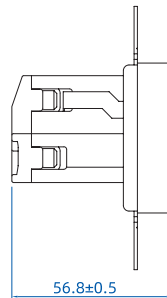

Dimensional

Height	93.8±0.5mm
Width	62.4±0.5mm
Depth	56.8±0.5mm

Model:2101S/2102S/2103S/2104S/2105S/2106S

Specifications

Power Receptacle

Appearance			
Model Number	2102S	2102M	2102L
Color	Black	Black	Black
Rating	6-50R	6-50R	6-50R
Pole & Wire	2-Pole, 3-Wire	2-Pole, 3-Wire	2-Pole, 3-Wire
Grounding	Grounding	Grounding	Grounding
Wiring Method	Back Wire Only	Back Wire Only	Back Wire Only
Wiring Type	AL/CU Wire	AL/CU Wire	AL/CU Wire
Certification	UL/CUL	UL/CUL	UL/CUL

Dimensional

Height	98.6±0.5mm
Width	98.6±0.5mm
Depth	57.1±0.5mm

Model:2101M/2102M/2103M/2104M/2105M/2106M

Specifications

Power Receptacle

Appearance			
Model Number	2106S	2106M	2106L
Color	Black	Black	Black
Rating	14-50R	14-50R	14-50R
Pole & Wire	3-Pole, 4-Wire	3-Pole, 4-Wire	3-Pole, 4-Wire
Grounding	Grounding	Grounding	Grounding
Wiring Method	Back Wire Only	Back Wire Only	Back Wire Only
Wiring Type	AL/CU Wire	AL/CU Wire	AL/CU Wire
Certification	UL/CUL	UL/CUL	UL/CUL

Dimensional

Height	136.5±0.5mm
Width	136.5±0.5mm
Depth	57.1 ±0.5mm

Model:2101L/2102L/2103L/2104L/2105L/2106L

Specifications

Power Receptacle

Appearance			
Model Number	2201	2202	2203
Color	Black	Black	Black
Rating	6-30R	6-50R	14-50R
Pole & Wire	2-Pole, 3-Wire	2-Pole, 3-Wire	3-Pole, 3-Wire
Grounding	Grounding	Grounding	Non-grounding
Wiring Type	AL/CU Wire	AL/CU Wire	AL/CU Wire
Certification	UL/CUL	UL/CUL	UL/CUL

Dimensional

Height	131.3±0.5mm
Width	64.0±0.3mm
Depth	53.0±0.3mm

Model:2201/2202/2203/2204/2205/2206

Specifications

Power Receptacle

Appearance			
Model Number	2204	2205	2206
Color	Black	Black	Black
Rating	6-30R	6-50R	14-50R
Pole & Wire	3-Pole, 3-Wire	3-Pole, 4-Wire	3-Pole, 4-Wire
Grounding	Non-grounding	Grounding	Grounding
Wiring Type	AL/CU Wire	AL/CU Wire	AL/CU Wire
Certification	UL/CUL	UL/CUL	UL/CUL