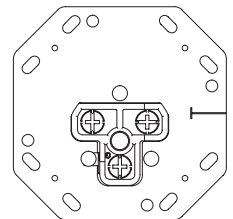

Dimensional

Height	93.8±0.5mm
Width	62.4±0.5mm
Depth	56.8±0.5mm

Model:2101S/2102S/2103S/2104S/2105S/2106S

Specifications

Power Receptacle

Appearance			
Model Number	2102S	2102M	2102L
Color	Black	Black	Black
Rating	6-50R	6-50R	6-50R
Pole & Wire	2-Pole, 3-Wire	2-Pole, 3-Wire	2-Pole, 3-Wire
Grounding	Grounding	Grounding	Grounding
Wiring Method	Back Wire Only	Back Wire Only	Back Wire Only
Wiring Type	AL/CU Wire	AL/CU Wire	AL/CU Wire
Certification	UL/CUL	UL/CUL	UL/CUL

Dimensional

Height	98.6±0.5mm
Width	98.6±0.5mm
Depth	57.1±0.5mm

Model:2101M/2102M/2103M/2104M/2105M/2106M

Specifications

Power Receptacle

Appearance			
Model Number	2103S	2103M	2103L
Color	Black	Black	Black
Rating	10-30R	10-30R	10-30R
Pole & Wire	3-Pole, 3-Wire	3-Pole, 3-Wire	3-Pole, 3-Wire
Grounding	Non-grounding	Non-grounding	Non-grounding
Wiring Method	Back Wire Only	Back Wire Only	Back Wire Only
Wiring Type	AL/CU Wire	AL/CU Wire	AL/CU Wire
Certification	UL/CUL	UL/CUL	UL/CUL

Dimensional

Height	136.5±0.5mm
Width	136.5±0.5mm
Depth	57.1 ±0.5mm

Model:2101L/2102L/2103L/2104L/2105L/2106L

Specifications

Power Receptacle

Appearance			
Model Number	2104S	2104M	2104L
Color	Black	Black	Black
Rating	10-50R	10-50R	10-50R
Pole & Wire	3-Pole, 3-Wire	3-Pole, 3-Wire	3-Pole, 3-Wire
Grounding	Non-grounding	Non-grounding	Non-grounding
Wiring Method	Back Wire Only	Back Wire Only	Back Wire Only
Wiring Type	AL/CU Wire	AL/CU Wire	AL/CU Wire
Certification	UL/CUL	UL/CUL	UL/CUL