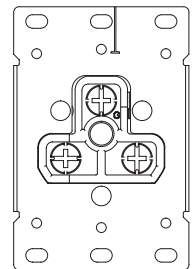

Dimensional

Height	98.6±0.5mm
Width	98.6±0.5mm
Depth	57.1±0.5mm

Model:2101M/2102M/2103M/2104M/2105M/2106M

Specifications

Power Receptacle

Appearance			
Model Number	2103S	2103M	2103L
Color	Black	Black	Black
Rating	10-30R	10-30R	10-30R
Pole & Wire	3-Pole, 3-Wire	3-Pole, 3-Wire	3-Pole, 3-Wire
Grounding	Non-grounding	Non-grounding	Non-grounding
Wiring Method	Back Wire Only	Back Wire Only	Back Wire Only
Wiring Type	AL/CU Wire	AL/CU Wire	AL/CU Wire
Certification	UL/CUL	UL/CUL	UL/CUL

Dimensional

Height	136.5±0.5mm
Width	136.5±0.5mm
Depth	57.1 ±0.5mm

Model:2101L/2102L/2103L/2104L/2105L/2106L

Specifications

Power Receptacle

Appearance			
Model Number	2104S	2104M	2104L
Color	Black	Black	Black
Rating	10-50R	10-50R	10-50R
Pole & Wire	3-Pole, 3-Wire	3-Pole, 3-Wire	3-Pole, 3-Wire
Grounding	Non-grounding	Non-grounding	Non-grounding
Wiring Method	Back Wire Only	Back Wire Only	Back Wire Only
Wiring Type	AL/CU Wire	AL/CU Wire	AL/CU Wire
Certification	UL/CUL	UL/CUL	UL/CUL

Dimensional

Height	93.8±0.5mm
Width	62.4±0.5mm
Depth	56.8±0.5mm

Model:2101S/2102S/2103S/2104S/2105S/2106S

Specifications

Power Receptacle

Appearance			
Model Number	2105S	2105M	2105L
Color	Black	Black	Black
Rating	14-30R	14-30R	14-30R
Pole & Wire	3-Pole, 4-Wire	3-Pole, 4-Wire	3-Pole, 4-Wire
Grounding	Grounding	Grounding	Grounding
Wiring Method	Back Wire Only	Back Wire Only	Back Wire Only
Wiring Type	AL/CU Wire	AL/CU Wire	AL/CU Wire
Certification	UL/CUL	UL/CUL	UL/CUL

Dimensional

Height	98.6±0.5mm
Width	98.6±0.5mm
Depth	57.1±0.5mm

Model:2101M/2102M/2103M/2104M/2105M/2106M

Specifications

Power Receptacle

Appearance			
Model Number	2106S	2106M	2106L
Color	Black	Black	Black
Rating	14-50R	14-50R	14-50R
Pole & Wire	3-Pole, 4-Wire	3-Pole, 4-Wire	3-Pole, 4-Wire
Grounding	Grounding	Grounding	Grounding
Wiring Method	Back Wire Only	Back Wire Only	Back Wire Only
Wiring Type	AL/CU Wire	AL/CU Wire	AL/CU Wire
Certification	UL/CUL	UL/CUL	UL/CUL