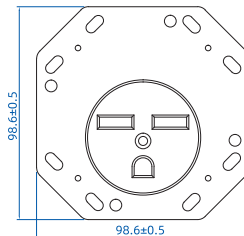

Dimensional

Height	93.8±0.5mm
Width	62.4±0.5mm
Depth	56.8±0.5mm

Model:2101S/2102S/2103S/2104S/2105S/2106S

Specifications

Power Receptacle

Appearance			
Model Number	2102S	2102M	2102L
Color	Black	Black	Black
Rating	6-50R	6-50R	6-50R
Pole & Wire	2-Pole, 3-Wire	2-Pole, 3-Wire	2-Pole, 3-Wire
Grounding	Grounding	Grounding	Grounding
Wiring Method	Back Wire Only	Back Wire Only	Back Wire Only
Wiring Type	AL/CU Wire	AL/CU Wire	AL/CU Wire
Certification	UL/CUL	UL/CUL	UL/CUL

Dimensional

Height	98.6±0.5mm
Width	98.6±0.5mm
Depth	57.1±0.5mm

Model:2101M/2102M/2103M/2104M/2105M/2106M

Specifications

Power Receptacle

Appearance			
Model Number	2103S	2103M	2103L
Color	Black	Black	Black
Rating	10-30R	10-30R	10-30R
Pole & Wire	3-Pole, 3-Wire	3-Pole, 3-Wire	3-Pole, 3-Wire
Grounding	Non-grounding	Non-grounding	Non-grounding
Wiring Method	Back Wire Only	Back Wire Only	Back Wire Only
Wiring Type	AL/CU Wire	AL/CU Wire	AL/CU Wire
Certification	UL/CUL	UL/CUL	UL/CUL

Dimensional

Height	136.5±0.5mm
Width	136.5±0.5mm
Depth	57.1 ±0.5mm

Model:2101L/2102L/2103L/2104L/2105L/2106L

Specifications

Power Receptacle

Appearance			
Model Number	2104S	2104M	2104L
Color	Black	Black	Black
Rating	10-50R	10-50R	10-50R
Pole & Wire	3-Pole, 3-Wire	3-Pole, 3-Wire	3-Pole, 3-Wire
Grounding	Non-grounding	Non-grounding	Non-grounding
Wiring Method	Back Wire Only	Back Wire Only	Back Wire Only
Wiring Type	AL/CU Wire	AL/CU Wire	AL/CU Wire
Certification	UL/CUL	UL/CUL	UL/CUL

Dimensional

Height	93.8±0.5mm
Width	62.4±0.5mm
Depth	56.8±0.5mm

Model:2101S/2102S/2103S/2104S/2105S/2106S

Specifications

Power Receptacle

Appearance			
Model Number	2105S	2105M	2105L
Color	Black	Black	Black
Rating	14-30R	14-30R	14-30R
Pole & Wire	3-Pole, 4-Wire	3-Pole, 4-Wire	3-Pole, 4-Wire
Grounding	Grounding	Grounding	Grounding
Wiring Method	Back Wire Only	Back Wire Only	Back Wire Only
Wiring Type	AL/CU Wire	AL/CU Wire	AL/CU Wire
Certification	UL/CUL	UL/CUL	UL/CUL