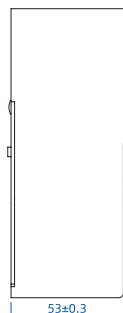

Dimensional

Height	136.5±0.5mm
Width	136.5±0.5mm
Depth	57.1 ±0.5mm

Model:2101L/2102L/2103L/2104L/2105L/2106L

Specifications

Power Receptacle

Appearance			
Model Number	2201	2202	2203
Color	Black	Black	Black
Rating	6-30R	6-50R	14-50R
Pole & Wire	2-Pole, 3-Wire	2-Pole, 3-Wire	3-Pole, 3-Wire
Grounding	Grounding	Grounding	Non-grounding
Wiring Type	AL/CU Wire	AL/CU Wire	AL/CU Wire
Certification	UL/CUL	UL/CUL	UL/CUL

Dimensional

Height	131.3±0.5mm
Width	64.0±0.3mm
Depth	53.0±0.3mm

Model:2201/2202/2203/2204/2205/2206

Specifications

Power Receptacle

Appearance			
Model Number	2204	2205	2206
Color	Black	Black	Black
Rating	6-30R	6-50R	14-50R
Pole & Wire	3-Pole, 3-Wire	3-Pole, 4-Wire	3-Pole, 4-Wire
Grounding	Non-grounding	Grounding	Grounding
Wiring Type	AL/CU Wire	AL/CU Wire	AL/CU Wire
Certification	UL/CUL	UL/CUL	UL/CUL

Dimensional

Height | 131.3±0.5mm
 Width | 64.0±0.3mm
 Depth | 53.0±0.3mm

Model:2201/2202/2203/2204/2205/2206

Specifications

Power Receptacle

Appearance	
Model Number	2107S
Color	Black
Rating	TT-30R
Pole & Wire	2-Pole, 3-Wire
Grounding	Grounding
Wiring Method	Back Wire Only
Wiring Type	AL/CU Wire
Certification	UL/CUL

Dimensional

Height	93.8±0.5mm
Width	62.4±0.5mm
Depth	45.0±1mm

Model:2107S