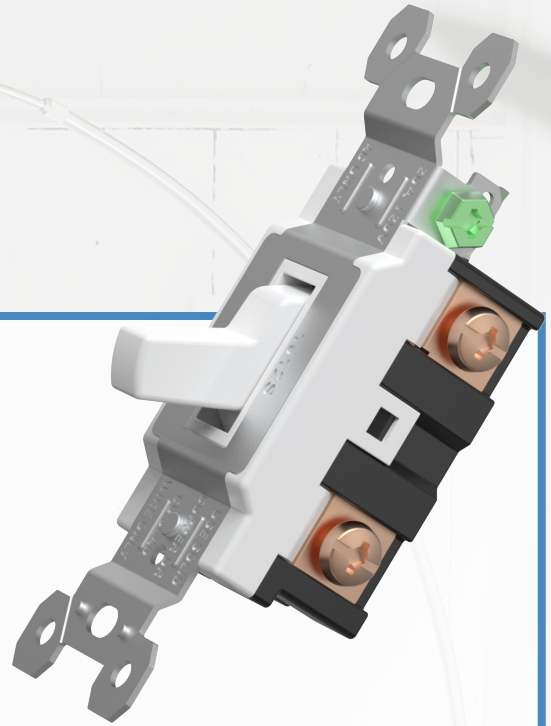

### Decorative Switch

- Accepts #12 and #14 AWG.
- Push wire #14 AWG.
- High-impact resistant thermoplastic construction.
- Narrow back body leaves more space for wires in the box.
- Smooth, quiet paddle action.
- Easy-access green hex head ground screw.
- Tri-drive ground, terminal and mounting screws.
- Self-grounding models provide automatic ground clip.

### Toggle Switch

- Thermoplastic toggle and enclosure.
- High-impact resistant construction.
- Side wire #12 and #14 AWG.
- Push wire #14 AWG
- Tri-drive ground, terminal and mounting screws.
- Easy-access green hex head ground screw.
- Smooth, quiet toggle action.
- Self-grounding models provide automatic ground clip.