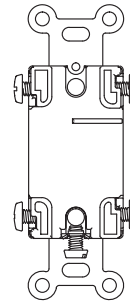

### Toggle Switch

- Thermoplastic toggle and enclosure.
- High-impact resistant construction.
- Side wire #12 and #14 AWG.
- Push wire #14 AWG
- Tri-drive ground, terminal and mounting screws.
- Easy-access green hex head ground screw.
- Smooth, quiet toggle action.
- Self-grounding models provide automatic ground clip.

# Dimensional

Model			
1001	1001S	1001L	

Height  $106 \pm 0.5$  mm  
 Width  $33.7 \pm 0.5$  mm  
 Depth  $39.9 \pm 1$  mm

Model			
1002	1002S	1002L	

Height  $106 \pm 0.5$  mm  
 Width  $41.0 \pm 1$  mm  
 Depth  $38.9 \pm 1$  mm

Model			
1003	1003S		

Height  $104 \pm 0.5$  mm  
 Width  $43.5 \pm 0.5$  mm  
 Depth  $42.1 \pm 0.5$  mm

Model			
1004	1004S	1004L	1005
1005S	1005L		

Height  $106 \pm 0.5$  mm  
 Width  $35.2 \pm 0.5$  mm  
 Depth  $36.2 \pm 1$  mm

# Dimensional

Model			
1001	1001S	1001L	

Height  $106 \pm 0.5$  mm  
 Width  $33.7 \pm 0.5$  mm  
 Depth  $39.9 \pm 1$  mm

Model			
1007			

Height  $37.4 \pm 0.5$  mm  
 Width  $63.5 \pm 0.5$  mm  
 Depth  $24.2 \pm 0.5$  mm