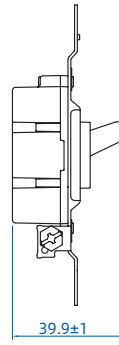

### Decorative Switch

- Accepts #12 and #14 AWG.
- Push wire #14 AWG.
- High-impact resistant thermoplastic construction.
- Narrow back body leaves more space for wires in the box.
- Smooth, quiet paddle action.
- Easy-access green hex head ground screw.
- Tri-drive ground, terminal and mounting screws.
- Self-grounding models provide automatic ground clip.

# Dimensional

Model			
1001	1001S	1001L	

Height  $106 \pm 0.5$  mm  
 Width  $33.7 \pm 0.5$  mm  
 Depth  $39.9 \pm 1$  mm

Model			
1002	1002S	1002L	

Height  $106 \pm 0.5$  mm  
 Width  $41.0 \pm 1$  mm  
 Depth  $38.9 \pm 1$  mm

Model			
1003	1003S		

Height  $104 \pm 0.5$  mm  
 Width  $43.5 \pm 0.5$  mm  
 Depth  $42.1 \pm 0.5$  mm

Model			
1004	1004S	1004L	1005
1005S	1005L		

Height  $106 \pm 0.5$  mm  
 Width  $35.2 \pm 0.5$  mm  
 Depth  $36.2 \pm 1$  mm

# Dimensional

Model			
1001	1001S	1001L	

Height  $106 \pm 0.5$  mm  
 Width  $33.7 \pm 0.5$  mm  
 Depth  $39.9 \pm 1$  mm

Model			
1007			

Height  $37.4 \pm 0.5$  mm  
 Width  $63.5 \pm 0.5$  mm  
 Depth  $24.2 \pm 0.5$  mm