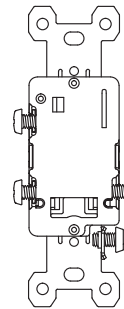

### Decorative Switch

- Accepts #12 and #14 AWG.
- Push wire #14 AWG.
- High-impact resistant thermoplastic construction.
- Narrow back body leaves more space for wires in the box.
- Smooth, quiet paddle action.
- Easy-access green hex head ground screw.
- Tri-drive ground, terminal and mounting screws.
- Self-grounding models provide automatic ground clip.

### Toggle Switch

- Thermoplastic toggle and enclosure.
- High-impact resistant construction.
- Side wire #12 and #14 AWG.
- Push wire #14 AWG
- Tri-drive ground, terminal and mounting screws.
- Easy-access green hex head ground screw.
- Smooth, quiet toggle action.
- Self-grounding models provide automatic ground clip.

# Dimensional

Model			
1001	1001S	1001L	

Height  $106 \pm 0.5$  mm  
 Width  $33.7 \pm 0.5$  mm  
 Depth  $39.9 \pm 1$  mm

Model			
1002	1002S	1002L	

Height  $106 \pm 0.5$  mm  
 Width  $41.0 \pm 1$  mm  
 Depth  $38.9 \pm 1$  mm

# Dimensional

Model			
1001	1001S	1001L	

Height  $106 \pm 0.5$  mm  
 Width  $33.7 \pm 0.5$  mm  
 Depth  $39.9 \pm 1$  mm

Model			
1007			

Height  $37.4 \pm 0.5$  mm  
 Width  $63.5 \pm 0.5$  mm  
 Depth  $24.2 \pm 0.5$  mm