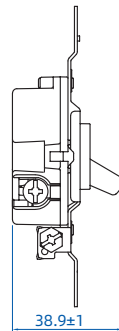

### Toggle Switch

- Thermoplastic toggle and enclosure.
- High-impact resistant construction.
- Side wire #12 and #14 AWG.
- Push wire #14 AWG
- Tri-drive ground, terminal and mounting screws.
- Easy-access green hex head ground screw.
- Smooth, quiet toggle action.
- Self-grounding models provide automatic ground clip.

# Dimensional

Model			
1001	1001S	1001L	

Height  $106 \pm 0.5$  mm  
 Width  $33.7 \pm 0.5$  mm  
 Depth  $39.9 \pm 1$  mm

Model			
1002	1002S	1002L	

Height  $106 \pm 0.5$  mm  
 Width  $41.0 \pm 1$  mm  
 Depth  $38.9 \pm 1$  mm

Model			
1003	1003S		

Height  $104 \pm 0.5$  mm  
 Width  $43.5 \pm 0.5$  mm  
 Depth  $42.1 \pm 0.5$  mm

Model			
1004	1004S	1004L	1005
1005S	1005L		

Height  $106 \pm 0.5$  mm  
 Width  $35.2 \pm 0.5$  mm  
 Depth  $36.2 \pm 1$  mm

# Dimensional

Model			
1001	1001S	1001L	

Height  $106 \pm 0.5$  mm  
 Width  $33.7 \pm 0.5$  mm  
 Depth  $39.9 \pm 1$  mm

Model			
1007			

Height  $37.4 \pm 0.5$  mm  
 Width  $63.5 \pm 0.5$  mm  
 Depth  $24.2 \pm 0.5$  mm