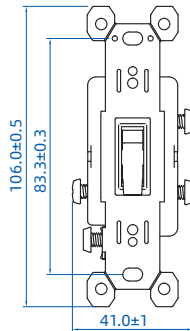

### Toggle Switch

- Thermoplastic toggle and enclosure.
- High-impact resistant construction.
- Side wire #12 and #14 AWG.
- Push wire #14 AWG
- Tri-drive ground, terminal and mounting screws.
- Easy-access green hex head ground screw.
- Smooth, quiet toggle action.
- Self-grounding models provide automatic ground clip.

# Dimensional

Model			
1001	1001S	1001L	

Height  $106 \pm 0.5$  mm  
 Width  $33.7 \pm 0.5$  mm  
 Depth  $39.9 \pm 1$  mm

Model			
1002	1002S	1002L	

Height  $106 \pm 0.5$  mm  
 Width  $41.0 \pm 1$  mm  
 Depth  $38.9 \pm 1$  mm

Model			
1003	1003S		

Height  $104 \pm 0.5$  mm  
 Width  $43.5 \pm 0.5$  mm  
 Depth  $42.1 \pm 0.5$  mm

Model			
1004	1004S	1004L	1005
1005S	1005L		

Height  $106 \pm 0.5$  mm  
 Width  $35.2 \pm 0.5$  mm  
 Depth  $36.2 \pm 1$  mm

# Dimensional

Model			
1001	1001S	1001L	

Height  $106 \pm 0.5$  mm  
 Width  $33.7 \pm 0.5$  mm  
 Depth  $39.9 \pm 1$  mm

Model			
1007			

Height  $37.4 \pm 0.5$  mm  
 Width  $63.5 \pm 0.5$  mm  
 Depth  $24.2 \pm 0.5$  mm