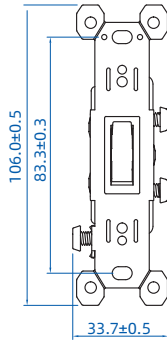

### Decorative Switch

- Accepts #12 and #14 AWG.
- Push wire #14 AWG.
- High-impact resistant thermoplastic construction.
- Narrow back body leaves more space for wires in the box.
- Smooth, quiet paddle action.
- Easy-access green hex head ground screw.
- Tri-drive ground, terminal and mounting screws.
- Self-grounding models provide automatic ground clip.

# Dimensional

Model			
1001	1001S	1001L	

Height  $106 \pm 0.5$  mm  
 Width  $33.7 \pm 0.5$  mm  
 Depth  $39.9 \pm 1$  mm

Model			
1002	1002S	1002L	

Height  $106 \pm 0.5$  mm  
 Width  $41.0 \pm 1$  mm  
 Depth  $38.9 \pm 1$  mm

Model			
1003	1003S		

Height  $104 \pm 0.5$  mm  
 Width  $43.5 \pm 0.5$  mm  
 Depth  $42.1 \pm 0.5$  mm

Model			
1004	1004S	1004L	1005
1005S	1005L		

Height  $106 \pm 0.5$  mm  
 Width  $35.2 \pm 0.5$  mm  
 Depth  $36.2 \pm 1$  mm

# Dimensional

Model			
1001	1001S	1001L	

Height  $106 \pm 0.5$  mm  
 Width  $33.7 \pm 0.5$  mm  
 Depth  $39.9 \pm 1$  mm

Model			
1007			

Height  $37.4 \pm 0.5$  mm  
 Width  $63.5 \pm 0.5$  mm  
 Depth  $24.2 \pm 0.5$  mm