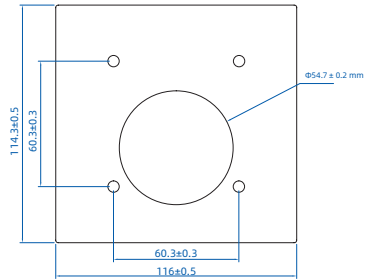

Model						
12SBS	22SBS	32SBS	42SBS	51SBS	53SBS	55SBS
56SBS	61SBS	71SBS	85SBS	122SBS	54SBS	57SBS
58SBS	82SBS	86SBS	87SBS			

Height | 114.3 ± 0.5 mm
Width | 116.0 ± 0.5 mm
Depth | 5.3 ± 0.2 mm