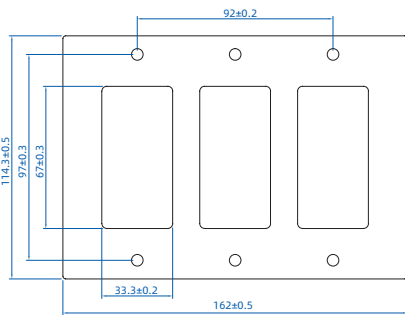

Model			
3031J	3084J		

Height | 139.7 ± 0.5 mm
 Width | 89.0 ± 0.5 mm
 Depth | 6.3 ± 0.2 mm

Model			
3012J	3032J		

Height | 139.7 ± 0.5 mm
 Width | 135.1 ± 0.5 mm
 Depth | 6.3 ± 0.2 mm

Model			
3131	3141		

Height	123.2 ± 0.5 mm
Width	71.7 ± 0.5 mm
Depth	23.5 ± 0.3 mm

Model			
3151			

Height	115.6 ± 0.5 mm
Width	76.8 ± 0.5 mm
Depth	26.9 ± 0.5 mm

Model			
3131H	3141H		

Height	75.5 ± 0.5 mm
Width	121.1 ± 0.5 mm
Depth	22.2 ± 0.5 mm

Model	Size	A	B
81SBS		60.3±0.25	35.7±0.2
84SBS		60.3±0.25	54.7±0.2
88SBS		60.3±0.25	40.5±0.2
121SBS		83.3±0.25	10.32±0.4

Model			
11SBS	21SBS	31SBS	41SBS
81SBS	84SBS	88SBS	121SBS

Height	114.3 ± 0.5 mm
Width	70.0 ± 0.5 mm
Depth	5.3 ± 0.2 mm

Model	Size	A	B
85SBS		60.3±0.25	54.7±0.2
122SBS		60.3±0.25	62.7±0.2

Model						
12SBS	22SBS	32SBS	42SBS	51SBS	53SBS	55SBS
56SBS	61SBS	71SBS	85SBS	122SBS	54SBS	57SBS
58SBS	82SBS	86SBS	87SBS			

Height | 114.3 ± 0.5 mm
 Width | 116.0 ± 0.5 mm
 Depth | 5.3 ± 0.2 mm