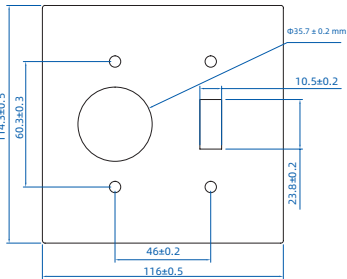

Model						
12SBS	22SBS	32SBS	42SBS	51SBS	53SBS	55SBS
56SBS	61SBS	71SBS	85SBS	122SBS	54SBS	57SBS
58SBS	82SBS	86SBS	87SBS			

Height | 114.3 ± 0.5 mm
Width | 116.0 ± 0.5 mm
Depth | 5.3 ± 0.2 mm