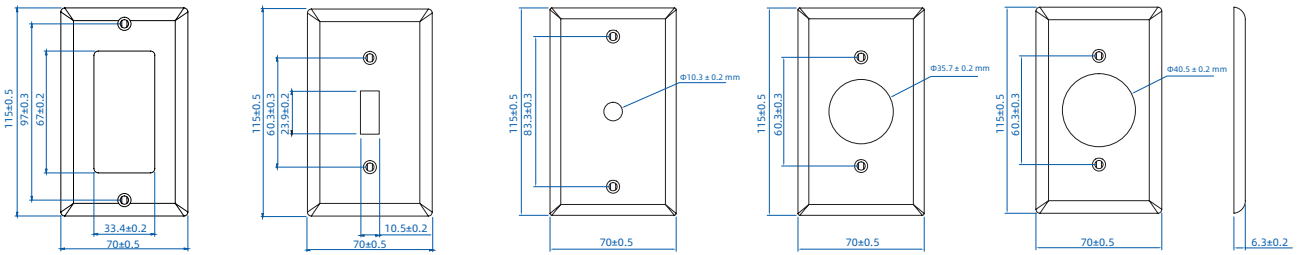

Stainless Steel Wall Plates

- Constructed of corrosion-resistant stainless steels.
- Standard Size wall plates for all applications.
- Individually wrapped with color-matching screws.
- Shipped with removable protective film.
- ETL and CETL Listed.

Dimensional

Model					
3011	3021	3031	3041	3011U	3021U
3031U	3041U	3081	3081U	3121	3121U
3088					

Height	115 ± 0.5 mm
Width	70.0 ± 0.5 mm
Depth	6.3 ± 0.2 mm

Model						
3012	3022	3032	3042	3051	3061	3071
3012U	3022U	3032U	3042U	3051U	3061U	3071U

Height	115 ± 0.5 mm
Width	116.2 ± 0.5 mm
Depth	6.3 ± 0.2 mm

Model					
3013	3023	3033	3043	3052	3062
3013U	3023U	3033U	3043U	3052U	3062U

Height	115 ± 0.5 mm
Width	162.4 ± 0.5 mm
Depth	6.3 ± 0.2 mm

Model					
3014	3024	3034	3044	3014U	3024U
3034U	3044U				

Height	115 ± 0.5 mm
Width	208.6 ± 0.5 mm
Depth	6.3 ± 0.2 mm

Dimensional

Model

3015	3035		
------	------	--	--

Height	115 ± 0.5 mm
Width	254.7 ± 0.5 mm
Depth	6.3 ± 0.2 mm

Height	123.9 ± 0.5 mm
Width	79.5 ± 0.5 mm
Depth	6.3 ± 0.2 mm