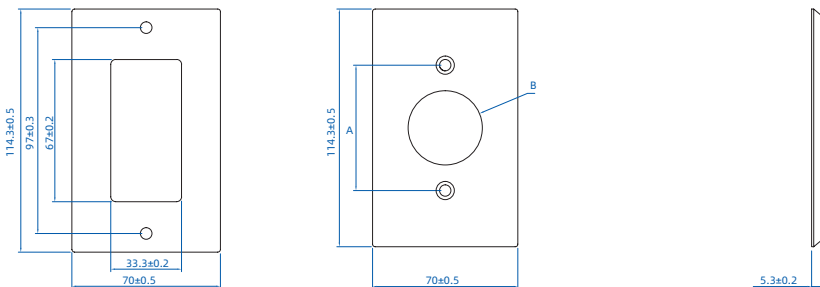

Height	123.2 ± 0.5 mm
Width	71.7 ± 0.5 mm
Depth	23.5 ± 0.3 mm

Model			
3151			

Height	115.6 ± 0.5 mm
Width	76.8 ± 0.5 mm
Depth	26.9 ± 0.5 mm

Model			
3131H	3141H		

Height	75.5 ± 0.5 mm
Width	121.1 ± 0.5 mm
Depth	22.2 ± 0.5 mm

Model	Size	A	B
81SBS		60.3±0.25	35.7±0.2
84SBS		60.3±0.25	54.7±0.2
88SBS		60.3±0.25	40.5±0.2
121SBS		83.3±0.25	10.32±0.4

Model			
11SBS	21SBS	31SBS	41SBS
81SBS	84SBS	88SBS	121SBS

Height	114.3 ± 0.5 mm
Width	70.0 ± 0.5 mm
Depth	5.3 ± 0.2 mm