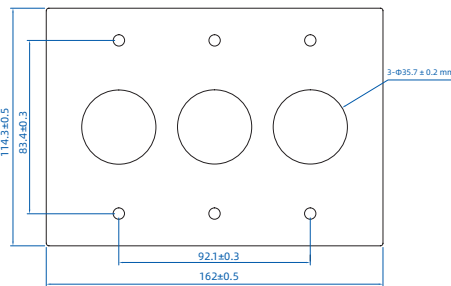

Model			
3031J	3084J		

Height | 139.7 ± 0.5 mm
 Width | 89.0 ± 0.5 mm
 Depth | 6.3 ± 0.2 mm

Model			
3012J	3032J		

Height | 139.7 ± 0.5 mm
 Width | 135.1 ± 0.5 mm
 Depth | 6.3 ± 0.2 mm

Model			
3131	3141		

Height	123.2 ± 0.5 mm
Width	71.7 ± 0.5 mm
Depth	23.5 ± 0.3 mm

Model			
3151			

Height	115.6 ± 0.5 mm
Width	76.8 ± 0.5 mm
Depth	26.9 ± 0.5 mm

Model			
3131H	3141H		

Height	75.5 ± 0.5 mm
Width	121.1 ± 0.5 mm
Depth	22.2 ± 0.5 mm

Model	Size	A	B
81SBS		60.3±0.25	35.7±0.2
84SBS		60.3±0.25	54.7±0.2
88SBS		60.3±0.25	40.5±0.2
121SBS		83.3±0.25	10.32±0.4

Model			
11SBS	21SBS	31SBS	41SBS
81SBS	84SBS	88SBS	121SBS

Height	114.3 ± 0.5 mm
Width	70.0 ± 0.5 mm
Depth	5.3 ± 0.2 mm

Model	Size	A	B
85SBS		60.3±0.25	54.7±0.2
122SBS		60.3±0.25	62.7±0.2

Model						
12SBS	22SBS	32SBS	42SBS	51SBS	53SBS	55SBS
56SBS	61SBS	71SBS	85SBS	122SBS	54SBS	57SBS
58SBS	82SBS	86SBS	87SBS			

Height | 114.3 ± 0.5 mm
 Width | 116.0 ± 0.5 mm
 Depth | 5.3 ± 0.2 mm