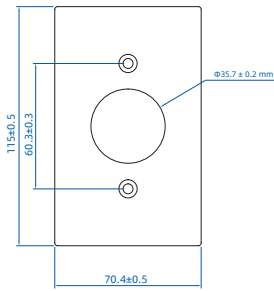

Height	123.2 ± 0.5 mm
Width	71.7 ± 0.5 mm
Depth	23.5 ± 0.3 mm

Model			
3151			

Height	115.6 ± 0.5 mm
Width	76.8 ± 0.5 mm
Depth	26.9 ± 0.5 mm

Model			
3131H	3141H		

Height	75.5 ± 0.5 mm
Width	121.1 ± 0.5 mm
Depth	22.2 ± 0.5 mm

Model	Size	A	B
81SBS		60.3±0.25	35.7±0.2
84SBS		60.3±0.25	54.7±0.2
88SBS		60.3±0.25	40.5±0.2
121SBS		83.3±0.25	10.32±0.4

Model			
11SBS	21SBS	31SBS	41SBS
81SBS	84SBS	88SBS	121SBS

Height	114.3 ± 0.5 mm
Width	70.0 ± 0.5 mm
Depth	5.3 ± 0.2 mm

Model	Size	A	B
85SBS		60.3±0.25	54.7±0.2
122SBS		60.3±0.25	62.7±0.2

Model						
12SBS	22SBS	32SBS	42SBS	51SBS	53SBS	55SBS
56SBS	61SBS	71SBS	85SBS	122SBS	54SBS	57SBS
58SBS	82SBS	86SBS	87SBS			

Height | 114.3 ± 0.5 mm
 Width | 116.0 ± 0.5 mm
 Depth | 5.3 ± 0.2 mm

Height | 114.3 ± 0.5 mm
 Width | 208 ± 0.5 mm
 Depth | 5.3 ± 0.2 mm

Model			
11SFS	21SFS	31SFS	41SFS
11SWS	21SWS	81SFS	

Height	115 ± 0.5 mm
Width	70.4 ± 0.5 mm
Depth	4.7 ± 0.2 mm

Model			
11MFR	21MFR	31MFR	41MFR
11MWR	21MWR		