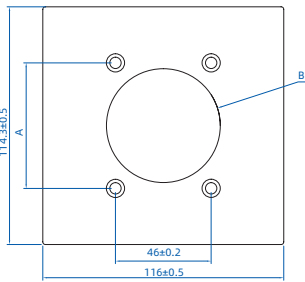

Model

3013M	3023M	3033M	
-------	-------	-------	--

Model			
3014M	3034M	3044M	

Height | 123.9 ± 0.5 mm
 Width | 217.6 ± 0.5 mm
 Depth | 6.3 ± 0.2 mm

Model			
3011L	3021L	3041L	

Height | 133.6 ± 0.5 mm
 Width | 89.0 ± 0.5 mm
 Depth | 6.3 ± 0.2 mm

Model			
3031J	3084J		

Height | 139.7 ± 0.5 mm
 Width | 89.0 ± 0.5 mm
 Depth | 6.3 ± 0.2 mm

Model			
3012J	3032J		

Height | 139.7 ± 0.5 mm
 Width | 135.1 ± 0.5 mm
 Depth | 6.3 ± 0.2 mm

Model			
3131	3141		

Height	123.2 ± 0.5 mm
Width	71.7 ± 0.5 mm
Depth	23.5 ± 0.3 mm

Model			
3151			

Height	115.6 ± 0.5 mm
Width	76.8 ± 0.5 mm
Depth	26.9 ± 0.5 mm

Model			
3131H	3141H		

Height	75.5 ± 0.5 mm
Width	121.1 ± 0.5 mm
Depth	22.2 ± 0.5 mm

Model	Size	A	B
81SBS		60.3±0.25	35.7±0.2
84SBS		60.3±0.25	54.7±0.2
88SBS		60.3±0.25	40.5±0.2
121SBS		83.3±0.25	10.32±0.4

Model			
11SBS	21SBS	31SBS	41SBS
81SBS	84SBS	88SBS	121SBS

Height	114.3 ± 0.5 mm
Width	70.0 ± 0.5 mm
Depth	5.3 ± 0.2 mm