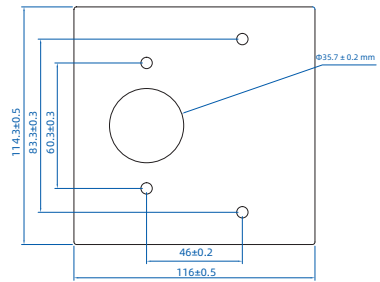

Model						
12SBS	22SBS	32SBS	42SBS	51SBS	53SBS	55SBS
56SBS	61SBS	71SBS	85SBS	122SBS	54SBS	57SBS
58SBS	82SBS	86SBS	87SBS			

Height | 114.3 ± 0.5 mm
Width | 116.0 ± 0.5 mm
Depth | 5.3 ± 0.2 mm